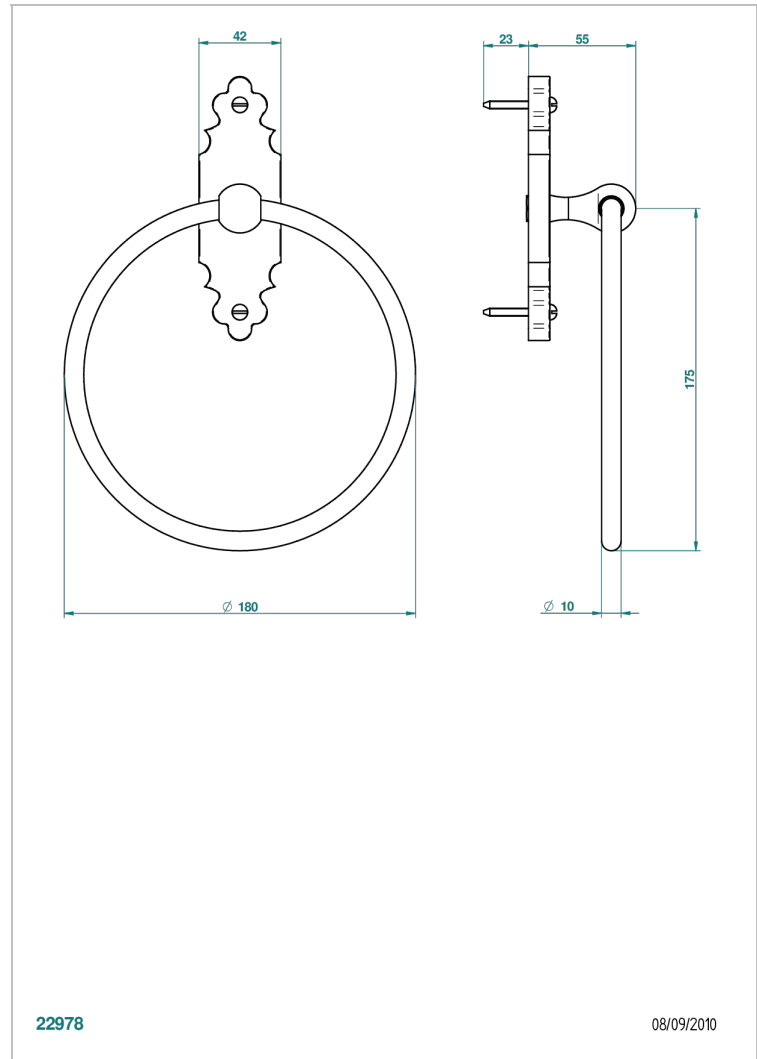

1900 WITH LEVER

G28-504N

毛巾环

THG[®]
PARIS

特色

- 1900 with lever
- 毛巾环

可选饰面

Black ceram - D30
Blush PVD - H62
Graphite PVD - H64
Matt Umber PVD - H67
Matt blush PVD - H60
Matt graphite PVD - H65