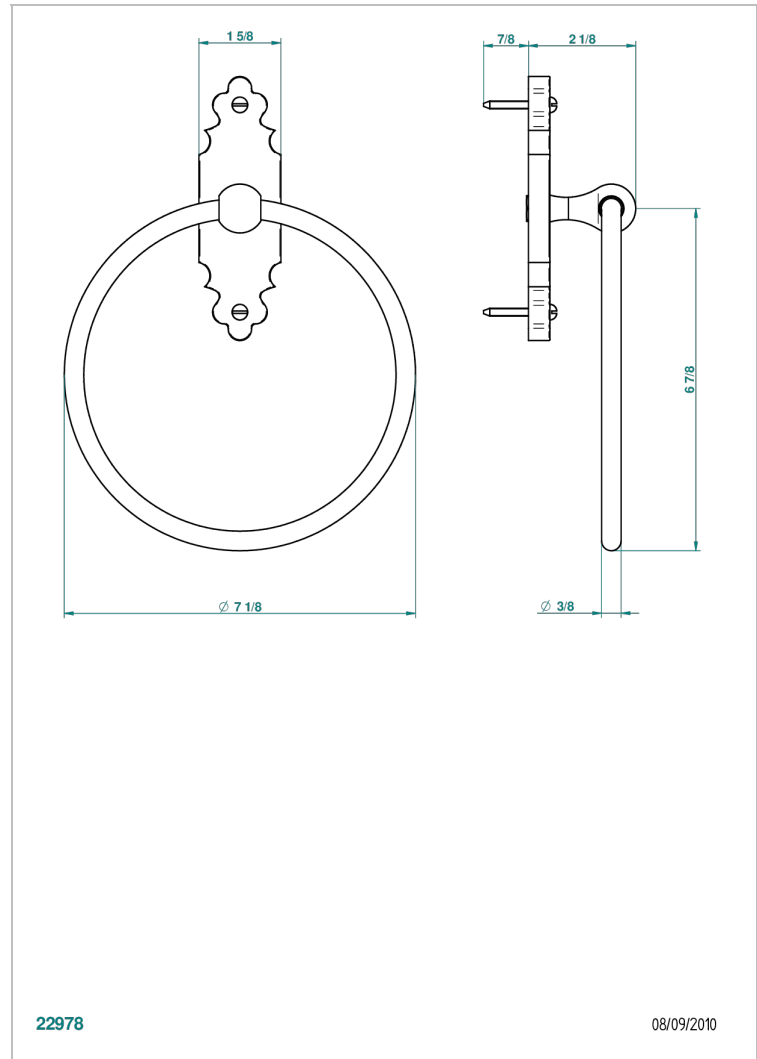

# 1900 WITH LEVER

G28-504N

毛巾环

THG<sup>®</sup>  
PARIS

22978

08/09/2010

## 特色

- 1900 with lever
- 毛巾环