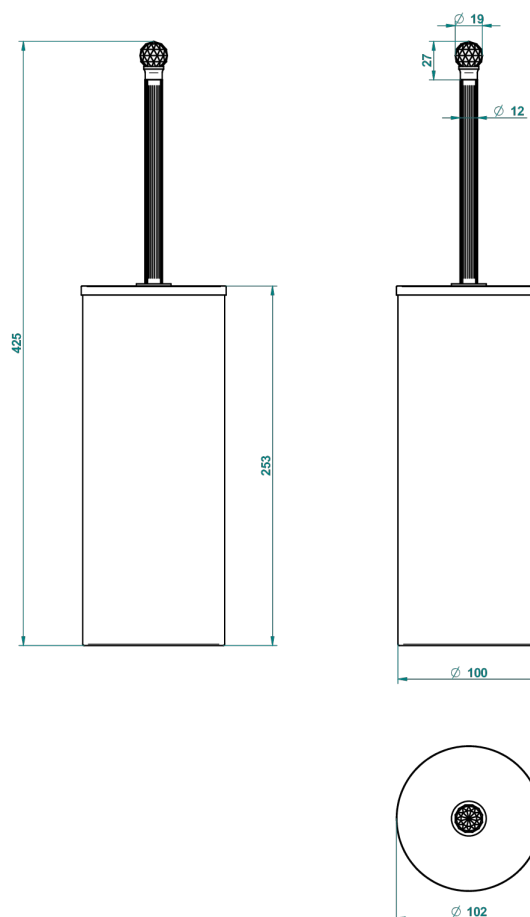

# MANDARINE CRISTALLIA DIAMANT

U1K-4700C

Metal toilet brush holder with brush with cover floor mounted

THG<sup>®</sup>  
PARIS

22973

15/12/2015

## CHARACTERISTIC

- Mandarine Cristallia Diamant
- Metal toilet brush holder with brush with cover floor mounted