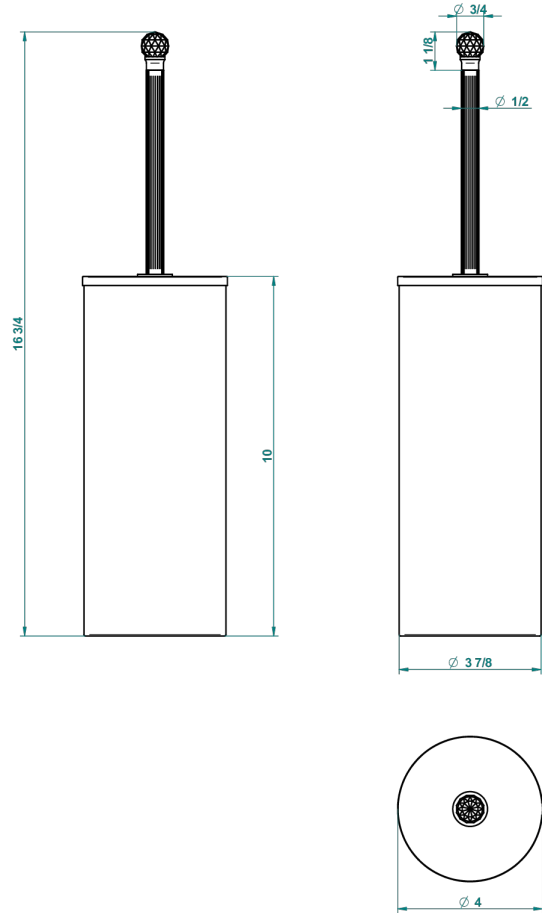

MANDARINE CRISTALLIA DIAMANT

U1K-4700C

Metal toilet brush holder with brush with cover floor mounted

THG[®]
PARIS

22973

15/12/2015

CHARACTERISTIC

- Mandarin Cristallia Diamant
- Metal toilet brush holder with brush with cover floor mounted