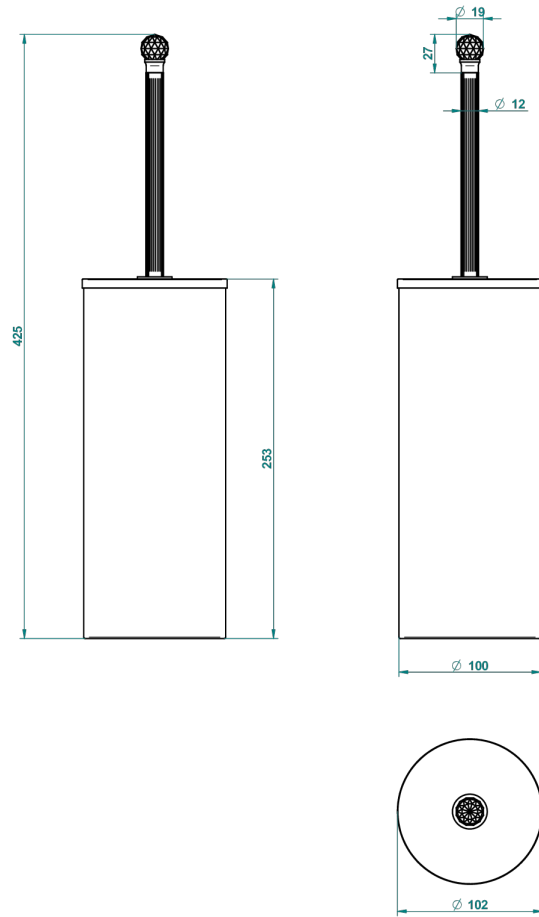

MANDARINE CRISTALLIA DIAMANT

U1K-4700C

Wc brush with cover and metal holder

THG[®]
PARIS

22973

15/12/2015

CHARACTERISTIC

- Mandarin Cristallia Diamant
- Wc brush with cover and metal holder