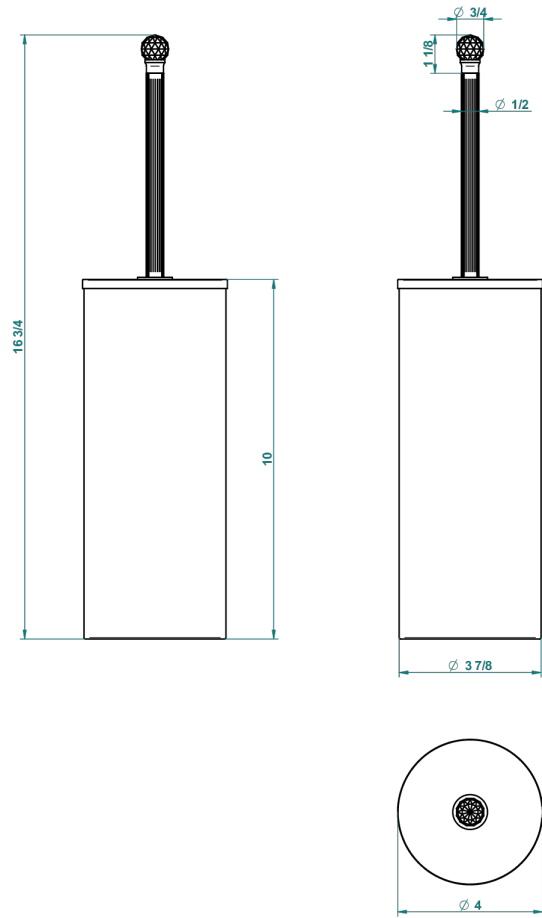

# MANDARINE CRISTALLIA DIAMANT

U1K-4700C

Wc brush with cover and metal holder

THG<sup>®</sup>  
PARIS

22973

15/12/2015

## CHARACTERISTIC

- Mandarin Cristallia Diamant
- Wc brush with cover and metal holder