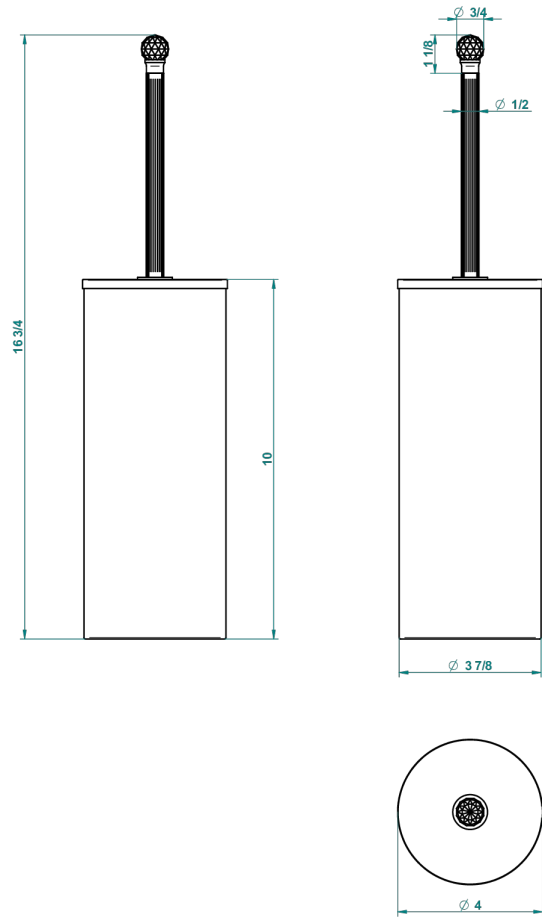

MANDARINE CRISTALLIA DIAMANT

U1K-4700C

Wc brush with cover and metal holder

THG[®]
PARIS

22973

15/12/2015

CHARACTERISTIC

- Mandarin Cristallia Diamant
- Wc brush with cover and metal holder