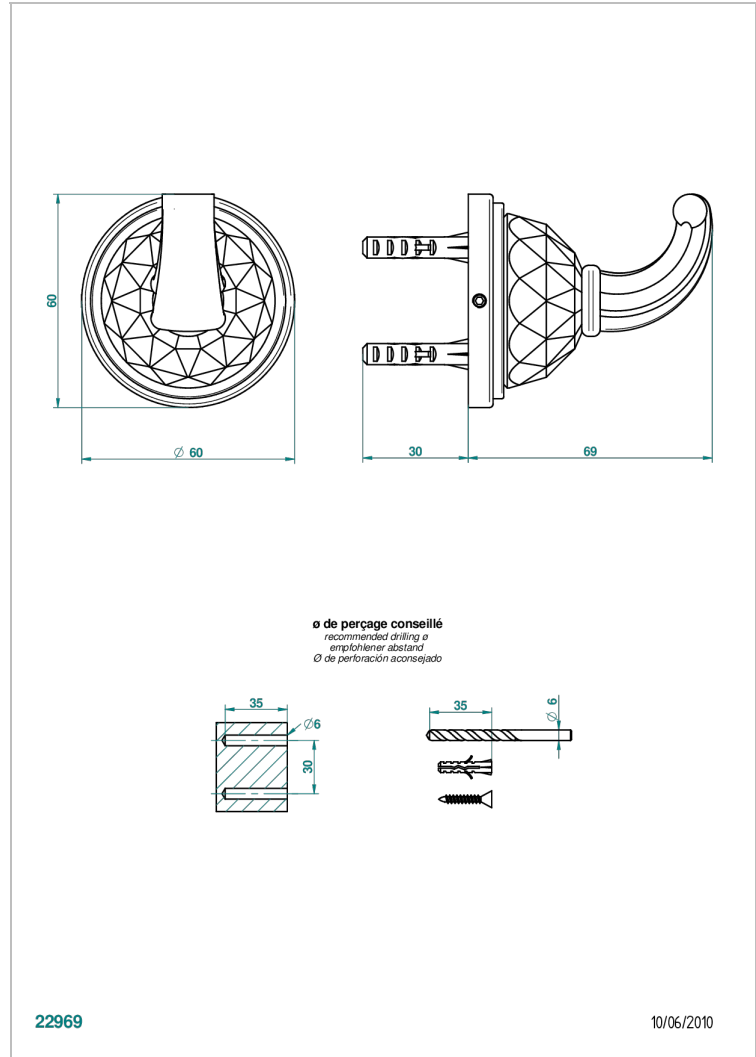

MANDARINE CRISTALLIA DIAMANT

U1K-508

Robe hook single small

THG[®]
PARIS

CHARACTERISTIC

- Mandarin Cristallia Diamant
- Robe hook single small

AVAILABLE FINITIONS

Black ceram - D30
Blush PVD - H62
Brass color PVD - H49
Brown bronze color PVD - F33
Chrome polished - A02
Chrome polished / gold polished - G02