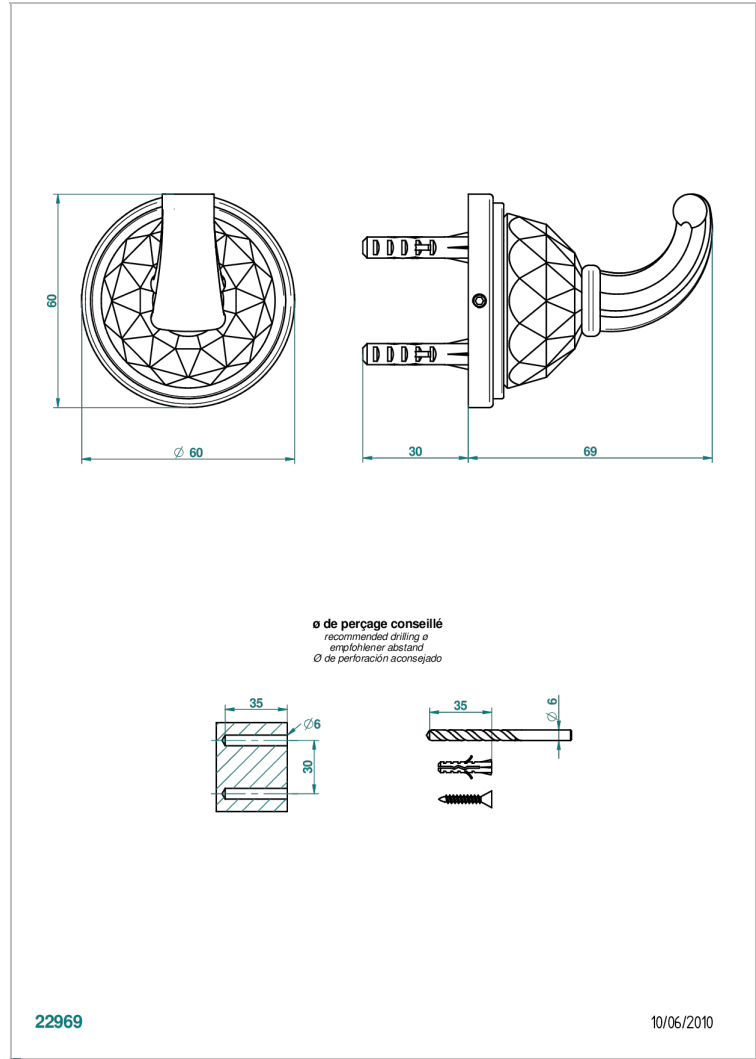

MANDARINE CRISTALLIA DIAMANT

U1K-508

Single robe hook

THG[®]
PARIS

CHARACTERISTIC

- Mandarine Cristallia Diamant
- Single robe hook

AVAILABLE FINITIONS

Antique nickel - H28
Black ceram - D30
Blush PVD - H62
Brass color PVD - H49
Brown bronze color PVD - F33
Gold color PVD - H52

Nickel color PVD - H55
Polished chrome (color finish) - A02
Polished chrome / Polished gold (color finish) - G02
Polished gold (color finish) - F01
Polished nickel - B01
Soft gold - F30

Soft matt gold - F31
Umber PVD - H66
Varnished matt antique red copper (color finish) - H07