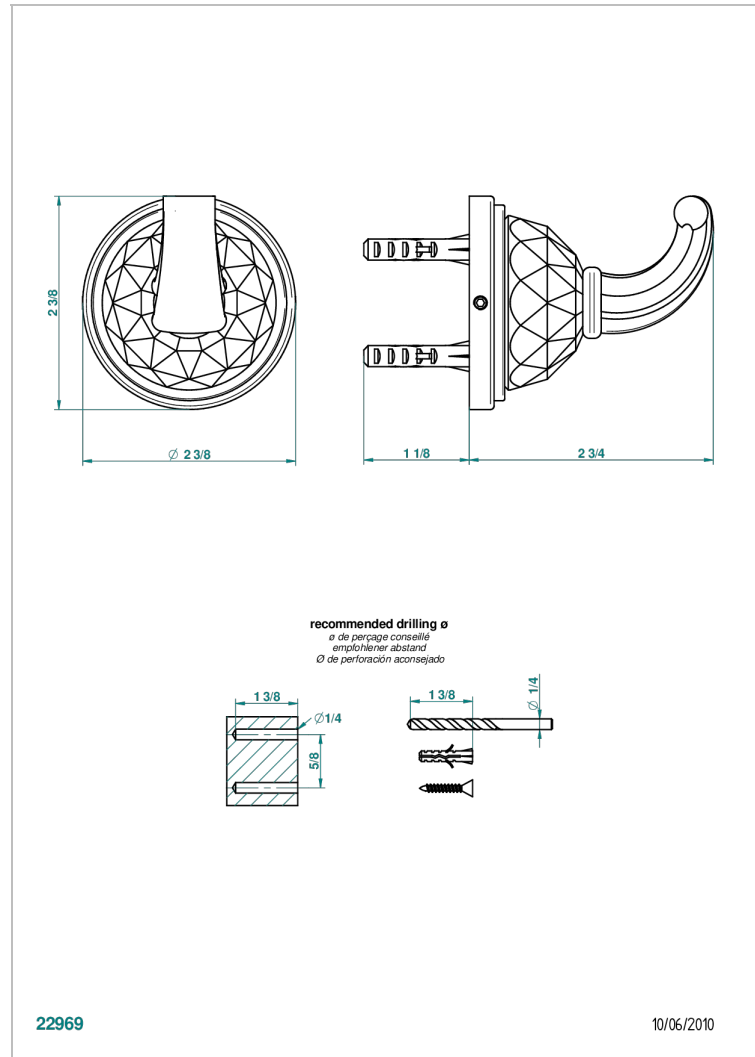

MANDARINE CRISTALLIA DIAMANT

U1K-508

Single robe hook

THG[®]
PARIS

CHARACTERISTIC

- Mandarine Cristallia Diamant
- Single robe hook

AVAILABLE FINITIONS

Antique nickel - H28
Black ceram - D30
Blush PVD - H62
Brass color PVD - H49
Brown bronze color PVD - F33
Gold color PVD - H52

Nickel color PVD - H55
Polished chrome (color finish) - A02
Polished chrome / Polished gold (color finish) - G02
Polished gold (color finish) - F01
Polished nickel - B01
Soft gold - F30

Soft matt gold - F31
Umber PVD - H66
Varnished matt antique red copper (color finish) - H07