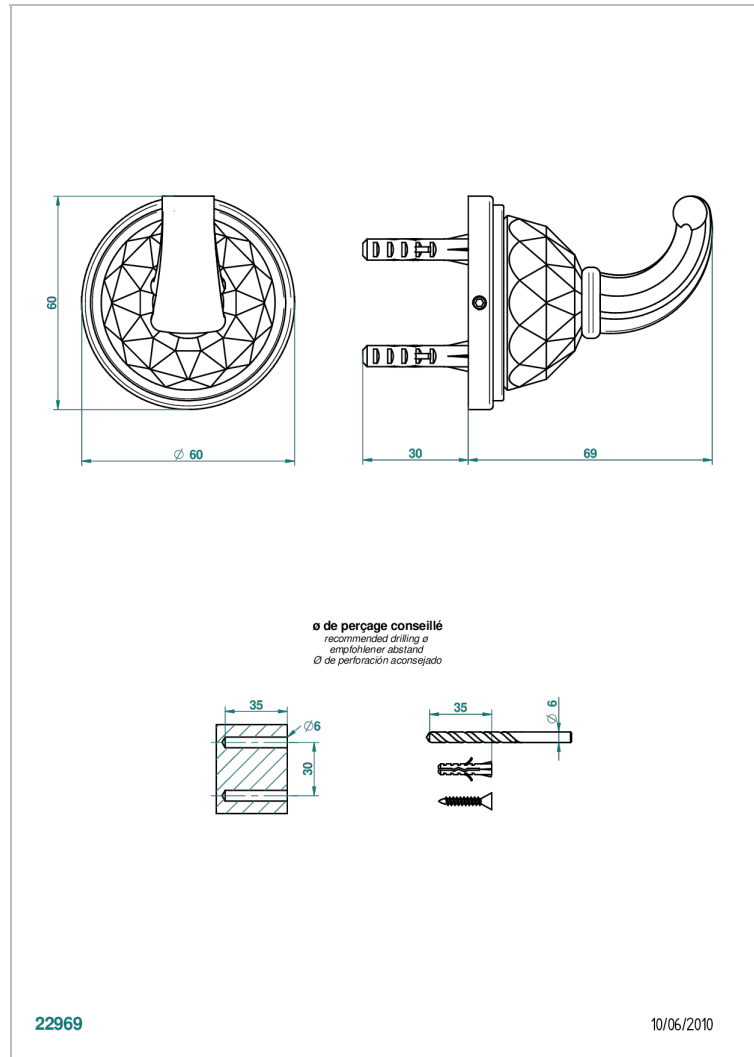

MANDARINE CRISTALLIA DIAMANT

U1K-508

Single robe hook

THG[®]
PARIS

CHARACTERISTIC

- Mandarine Cristallia Diamant
- Single robe hook

AVAILABLE FINITIONS

Antique nickel - H28
Black ceram - D30
Blush PVD - H62
Brass color PVD - H49
Brown bronze color PVD - F33
Gold color PVD - H52

Nickel color PVD - H55
Polished chrome (color finish) - A02
Polished chrome / Polished gold
(color finish) - G02
Polished gold (color finish) - F01
Polished nickel - B01
Soft gold - F30

Soft matt gold - F31
Umber PVD - H66
Varnished matt antique red copper
(color finish) - H07