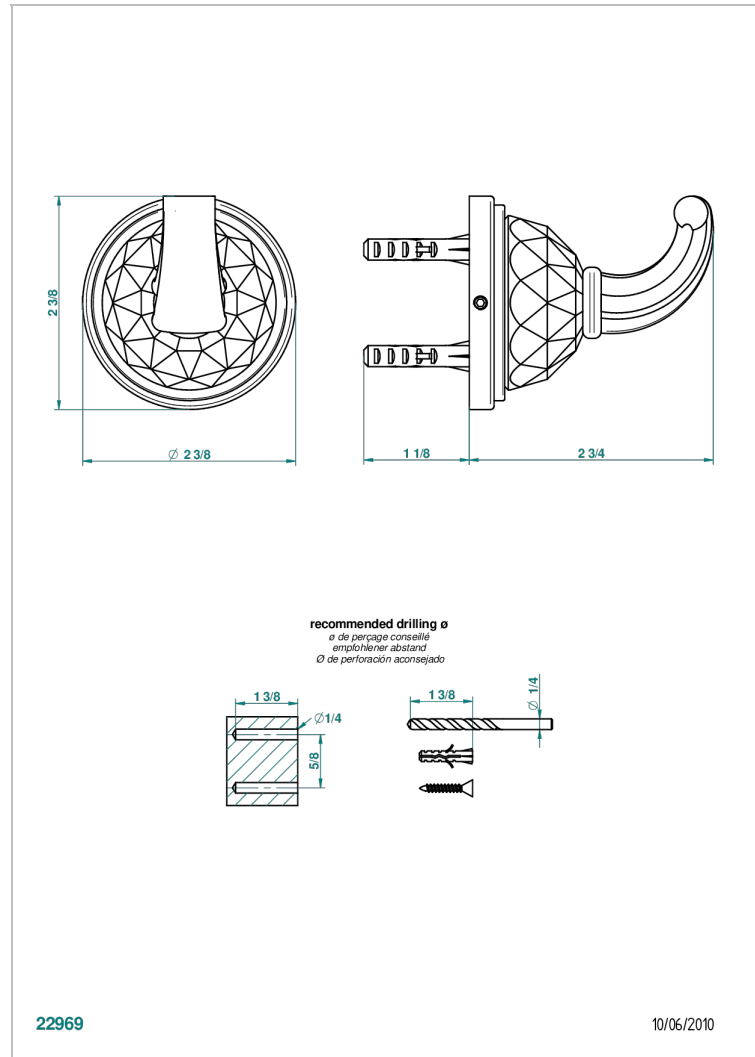

# MANDARINE CRISTALLIA DIAMANT

U1K-508

Single robe hook

THG<sup>®</sup>  
PARIS

## CHARACTERISTIC

- Mandarine Cristallia Diamant
- Single robe hook