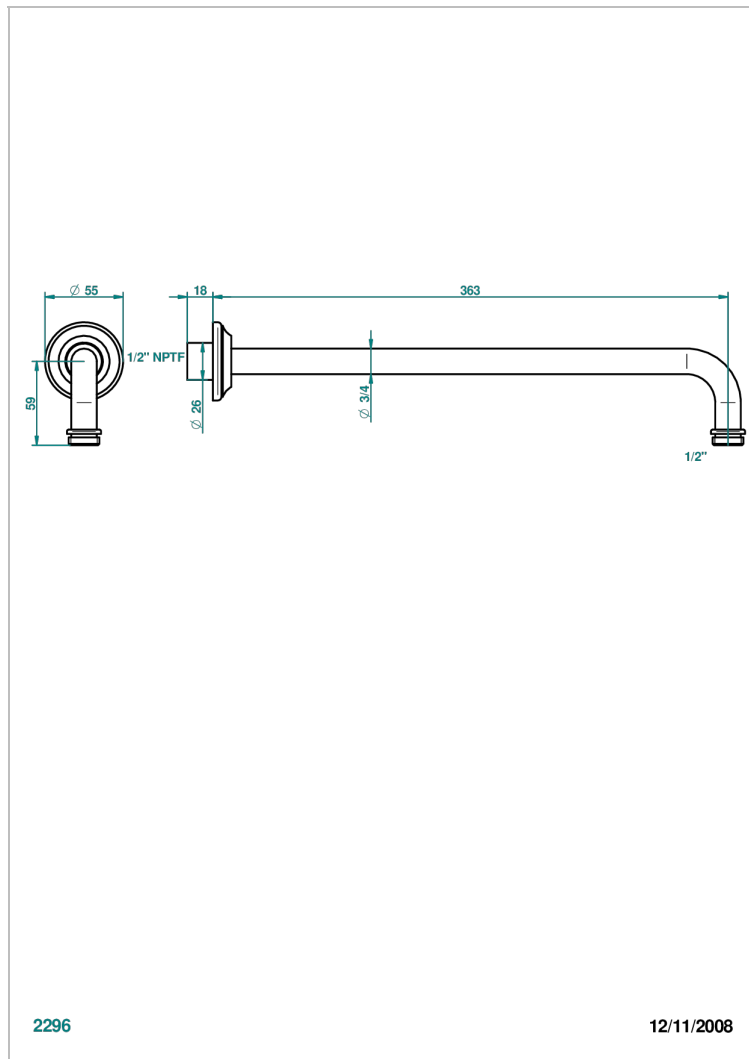

CHARLESTON WITH LEVER HANDLES

G75-84BC/US

Horizontal shower arm, 90° 14" long

2296

12/11/2008

CHARACTERISTIC

- Charleston with lever handles
- Horizontal shower arm, 90° 14" long

AVAILABLE FINITIONS