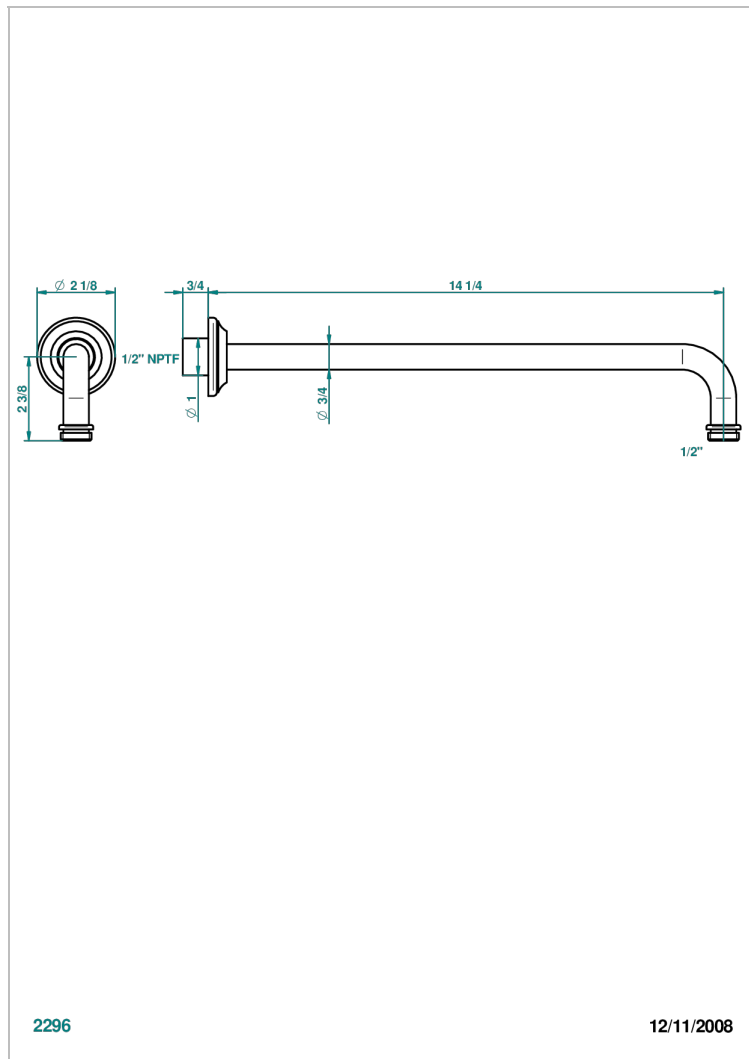

CHARLESTON WITH LEVER HANDLES

G75-84BC/US

Horizontal shower arm, 90° 14" long

CHARACTERISTIC

- Charleston with lever handles
- Horizontal shower arm, 90° 14" long

AVAILABLE FINITIONS

Black ceram - D30
Blush PVD - H62
Brass color PVD - H49
Brown bronze color PVD - F33
Chrome polished - A02
Chrome polished / gold polished - G02