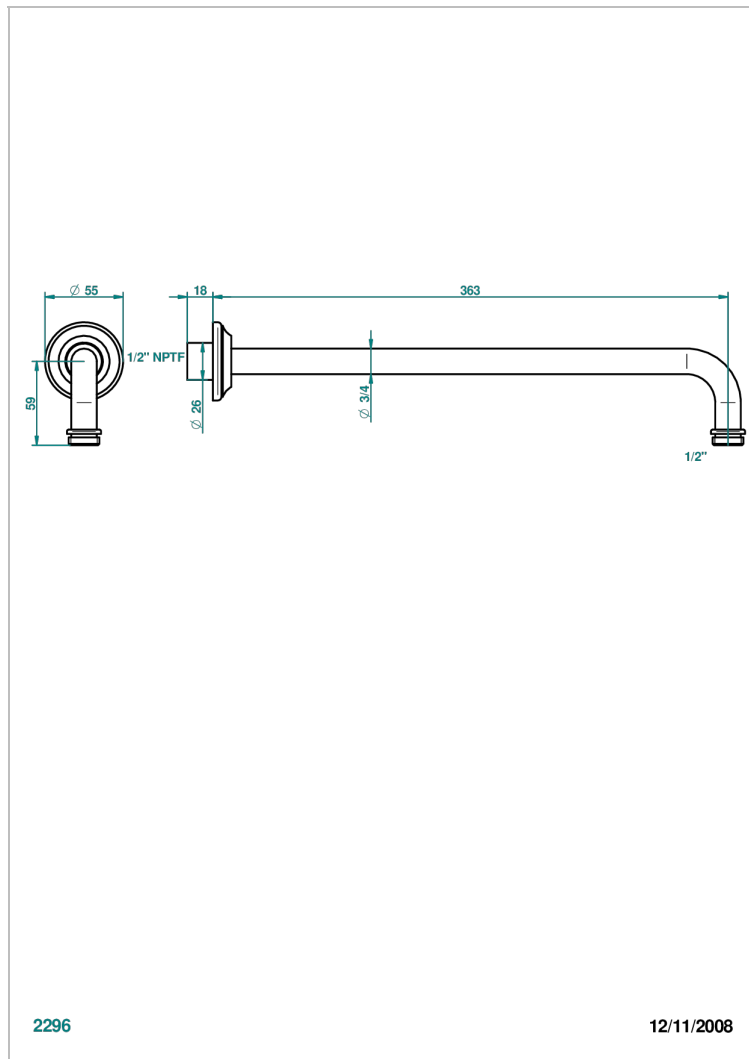

# CHARLESTON WITH SMOOTH METAL LEVER HANDLES

G3N-84BC/US

Horizontal shower arm, 90° 14" long

2296

12/11/2008

## CHARACTERISTIC

- Charleston with smooth metal lever handles
- Horizontal shower arm, 90° 14" long