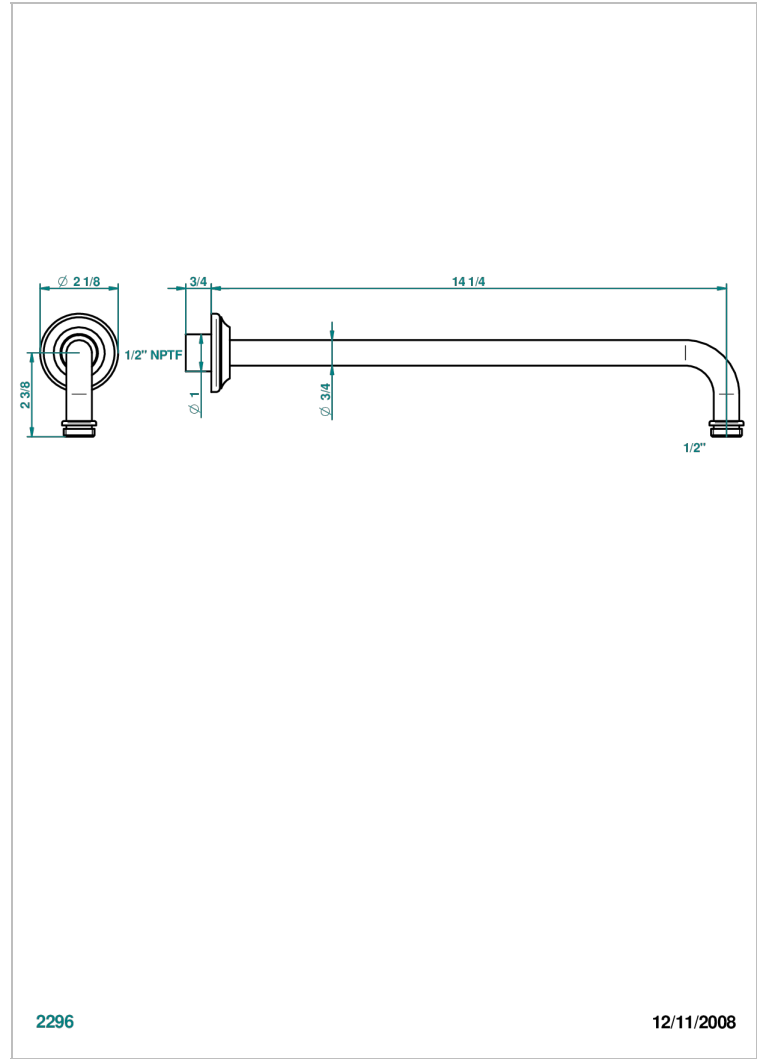

# CHARLESTON WITH SMOOTH METAL LEVER HANDLES

G3N-84BC/US

Horizontal shower arm, 90° 14" long

2296

12/11/2008

## CHARACTERISTIC

- Charleston with smooth metal lever handles
- Horizontal shower arm, 90° 14" long