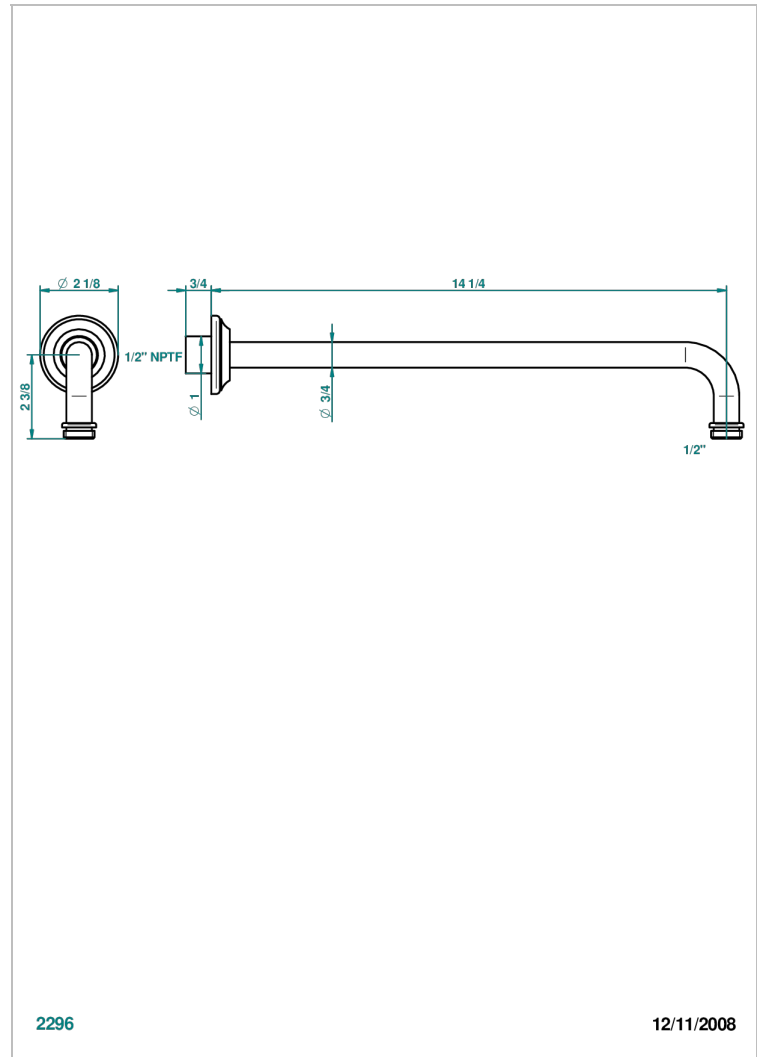

CHARLESTON

G29-84BC/US

Horizontal shower arm, 90° 14" long

2296

12/11/2008

CHARACTERISTIC

- Charleston
- Horizontal shower arm, 90° 14" long

AVAILABLE FINITIONS