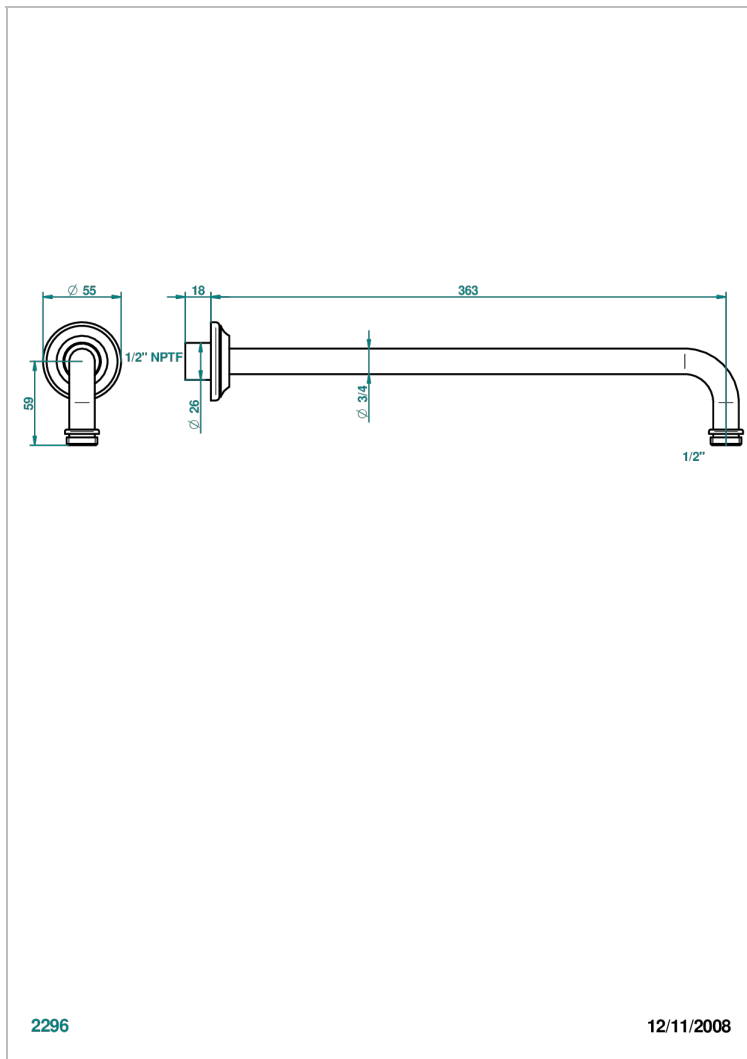

1900 WITH LEVER HANDLES

G28-84BC/US

Horizontal shower arm, 90° 14" long

2296

12/11/2008

CHARACTERISTIC

- 1900 with lever handles
- Horizontal shower arm, 90° 14" long

AVAILABLE FINITIONS