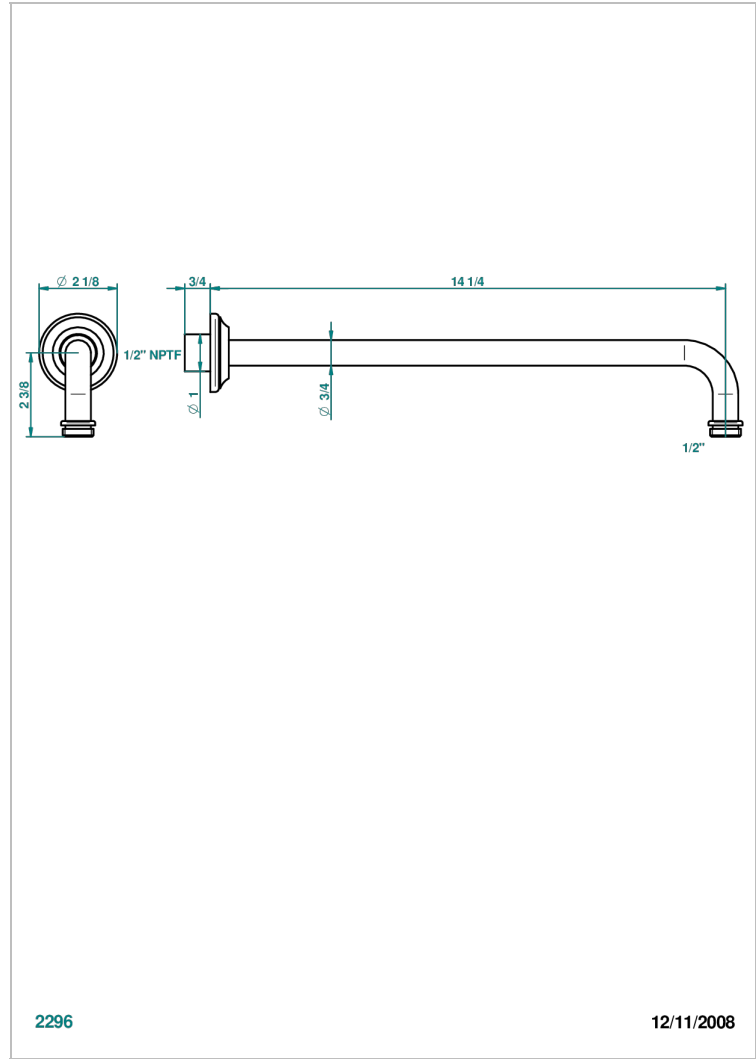

# 1900 WITH LEVER HANDLES

G28-84BC/US

Horizontal shower arm, 90° 14" long

## CHARACTERISTIC

- 1900 with lever handles
- Horizontal shower arm, 90° 14" long