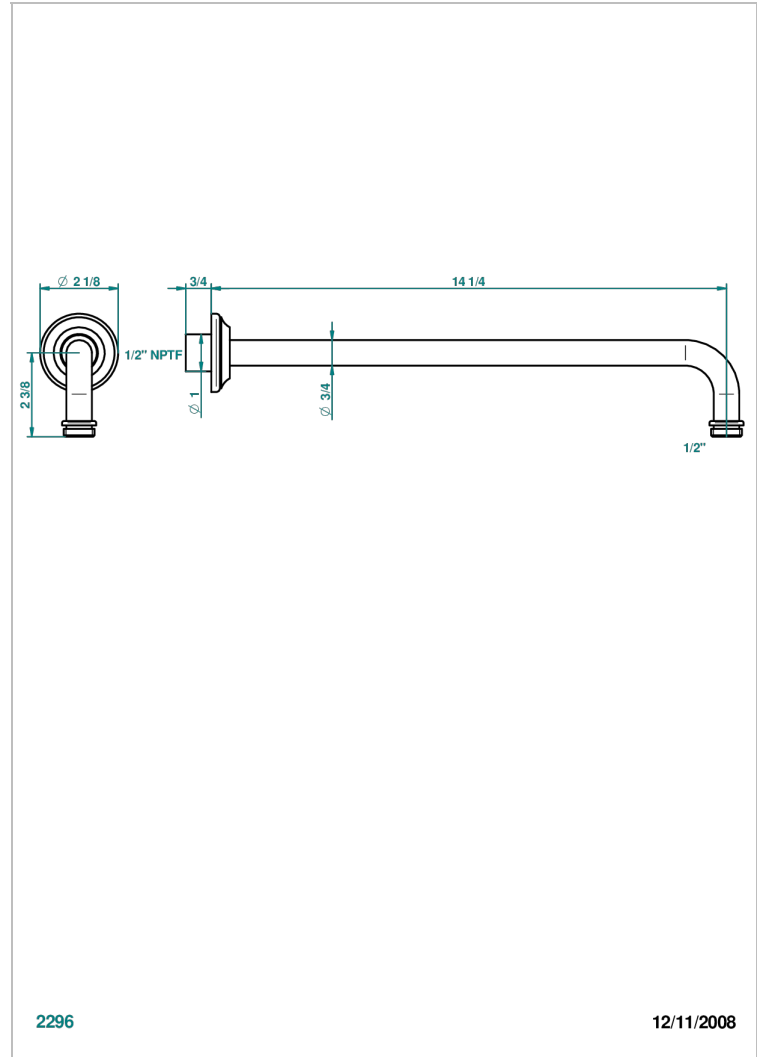

BROADWAY

A52-84BC/US

Horizontal shower arm, 90° 14" long

2296

12/11/2008

CHARACTERISTIC

- Broadway
- Horizontal shower arm, 90° 14" long

AVAILABLE FINITIONS