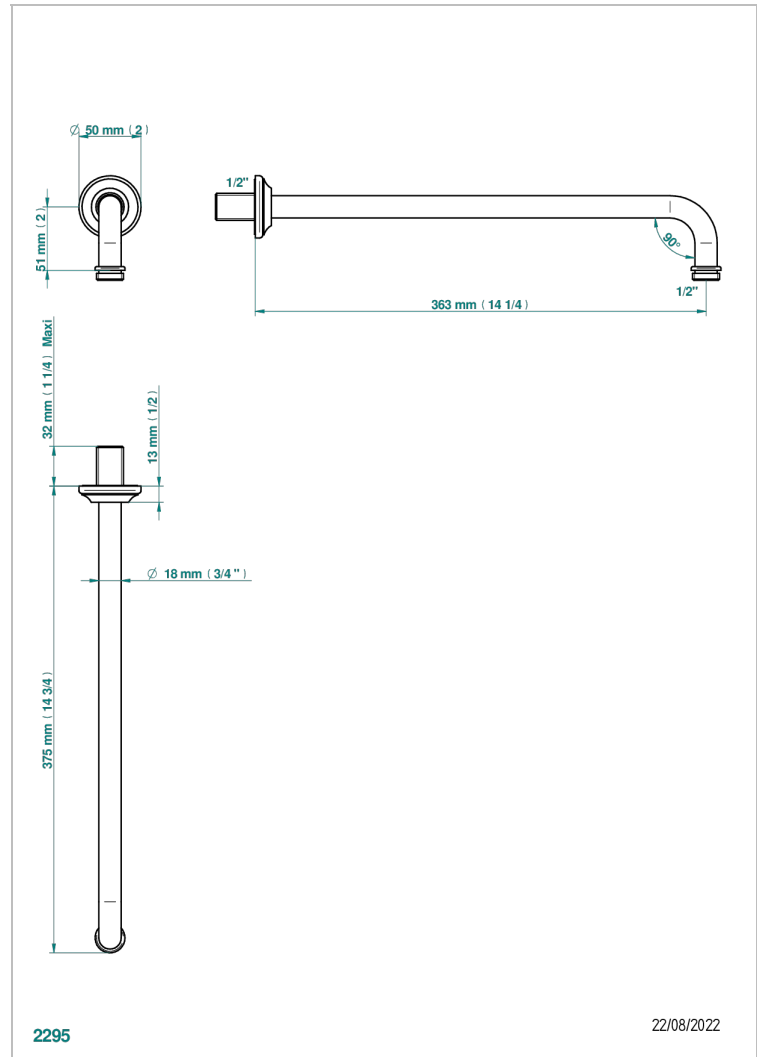

1900

G25-84BC

Wall mounted shower arm 1/2", length: 350 mm 90°

CHARACTERISTIC

- 1900
- Wall mounted shower arm 1/2", length: 350 mm 90°

AVAILABLE FINITIONS

Antique nickel - H28
Black ceram - D30
Blush PVD - H62
Brass color PVD - H49
Brown bronze color PVD - F33
Gold color PVD - H52

Graphite PVD - H64
Lacquered light bronze - D01
Matt Umber PVD - H67
Matt blush PVD - H60
Matt brass color PVD - H50
Matt brown bronze color PVD - F34

Matt chrome - C02
Matt gold - F07
Matt gold color PVD - H53
Matt graphite PVD - H65
Matt nickel (color finish) - C01
Matt nickel color PVD - H56