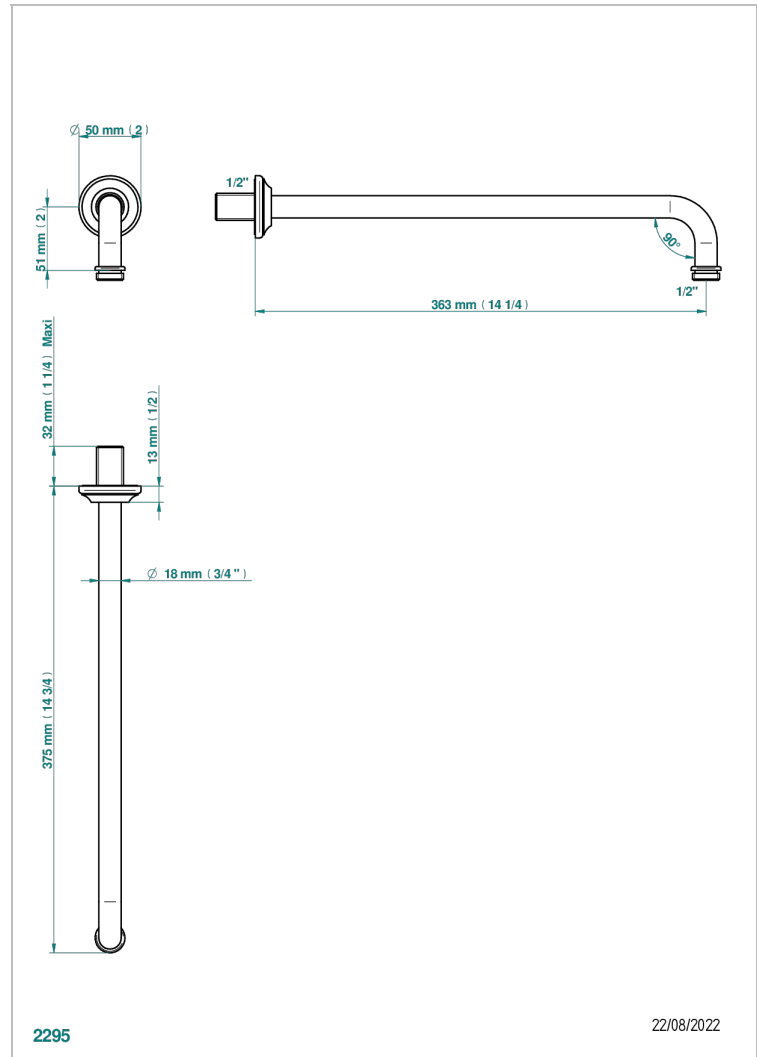

BROADWAY WITH LEVER

A04-84BC

Wall mounted shower arm 1/2", length: 350 mm 90°

CHARACTERISTIC

- Broadway with Lever
- Wall mounted shower arm 1/2", length: 350 mm 90°

AVAILABLE FINITIONS

Antique nickel - H28
Black ceram - D30
Blush PVD - H62
Brass color PVD - H49
Brown bronze color PVD - F33
Gold color PVD - H52

Graphite PVD - H64
Lacquered light bronze - D01
Matt Umber PVD - H67
Matt blush PVD - H60
Matt brass color PVD - H50
Matt brown bronze color PVD - F34

Matt chrome - C02
Matt gold - F07
Matt gold color PVD - H53
Matt graphite PVD - H65
Matt nickel (color finish) - C01
Matt nickel color PVD - H56