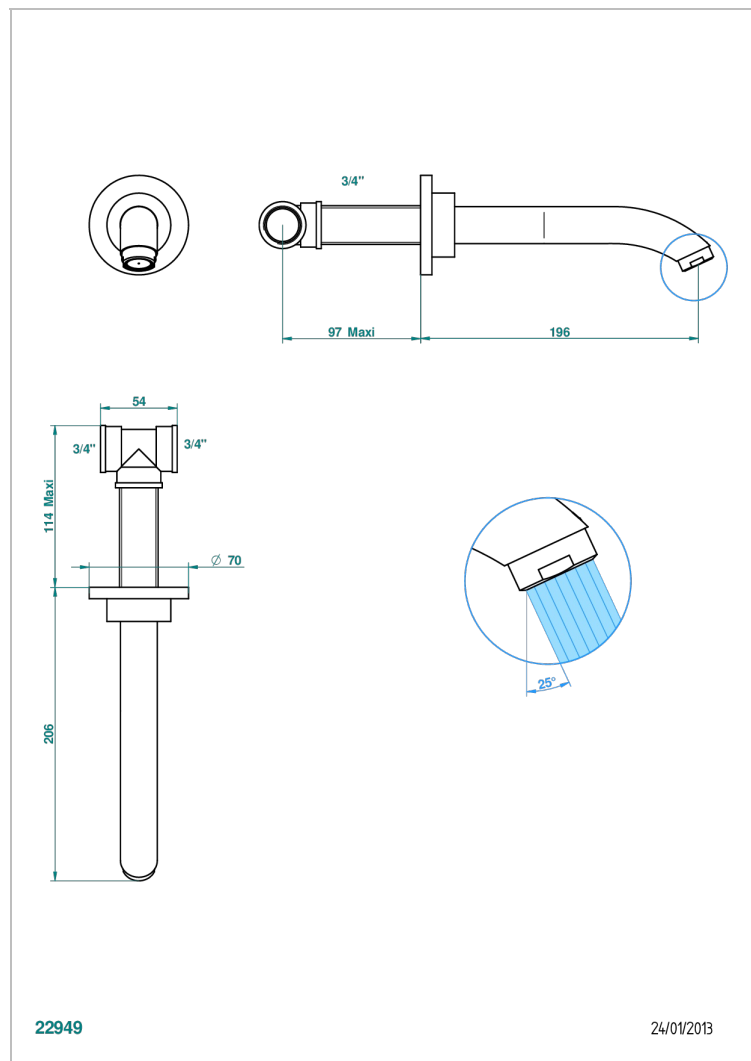

BAMBOU AMBER CRYSTAL

A34-22G

Wall mounted bath spout, goliath

22949

24/01/2013

CHARACTERISTIC

- BamboU Amber crystal
- Wall mounted bath spout, goliath

TECHNICAL SPECS

- Recommandé : 3 bars (max. 5 bars) - Advised : 43,5 psi (max. 72 psi)
- Bec : 35 l/min à 3 bars
- Spout : 9.26 gpm at 43.5 psi

AVAILABLE FINITIONS

Antique nickel - H28
Black ceram - D30
Blush PVD - H62
Brass color PVD - H49
Brown bronze color PVD - F33
Gold color PVD - H52

Nickel color PVD - H55
Polished chrome (color finish) - A02
Polished chrome / Polished gold (color finish) - G02
Polished gold (color finish) - F01
Polished nickel - B01
Soft gold - F30

Soft matt gold - F31
Umber PVD - H66
Varnished matt antique red copper (color finish) - H07