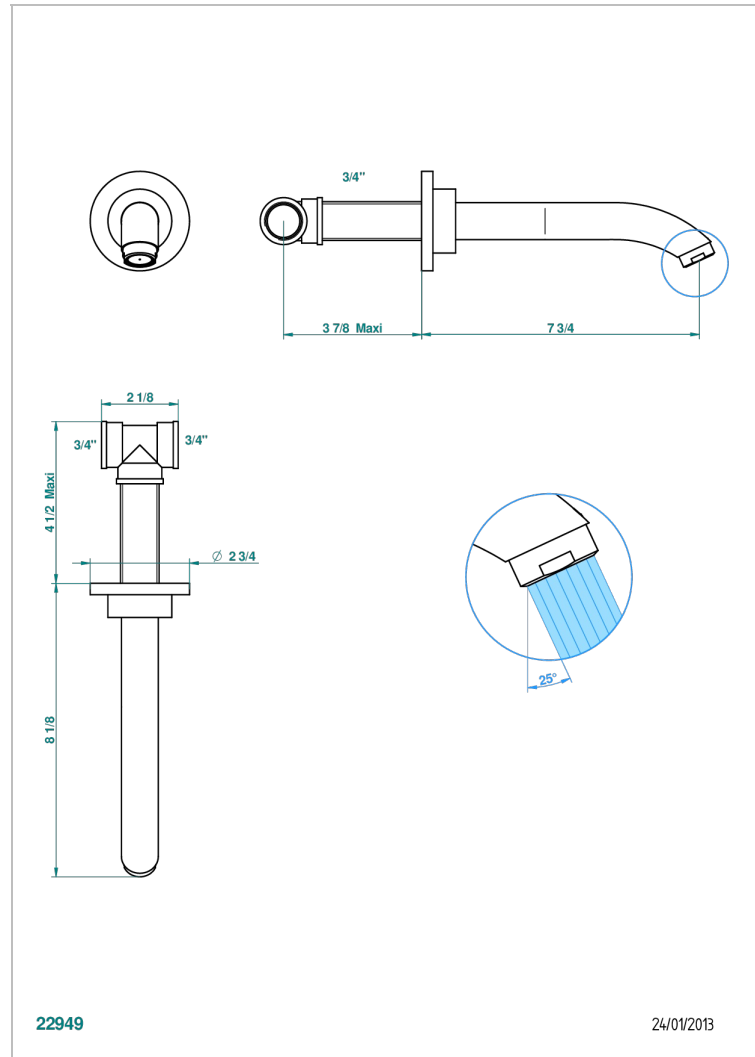

BAMBOU AMBER CRYSTAL

A34-22G

Wall mounted bath spout, goliath

THG[®]
PARIS

CHARACTERISTIC

- BamboU Amber crystal
- Wall mounted bath spout, goliath

TECHNICAL SPECS

- Recommandé : 3 bars (max. 5 bars) - Advised : 43,5 psi (max. 72 psi)
- Bec : 35 l/min à 3 bars
- Spout : 9.26 gpm at 43.5 psi