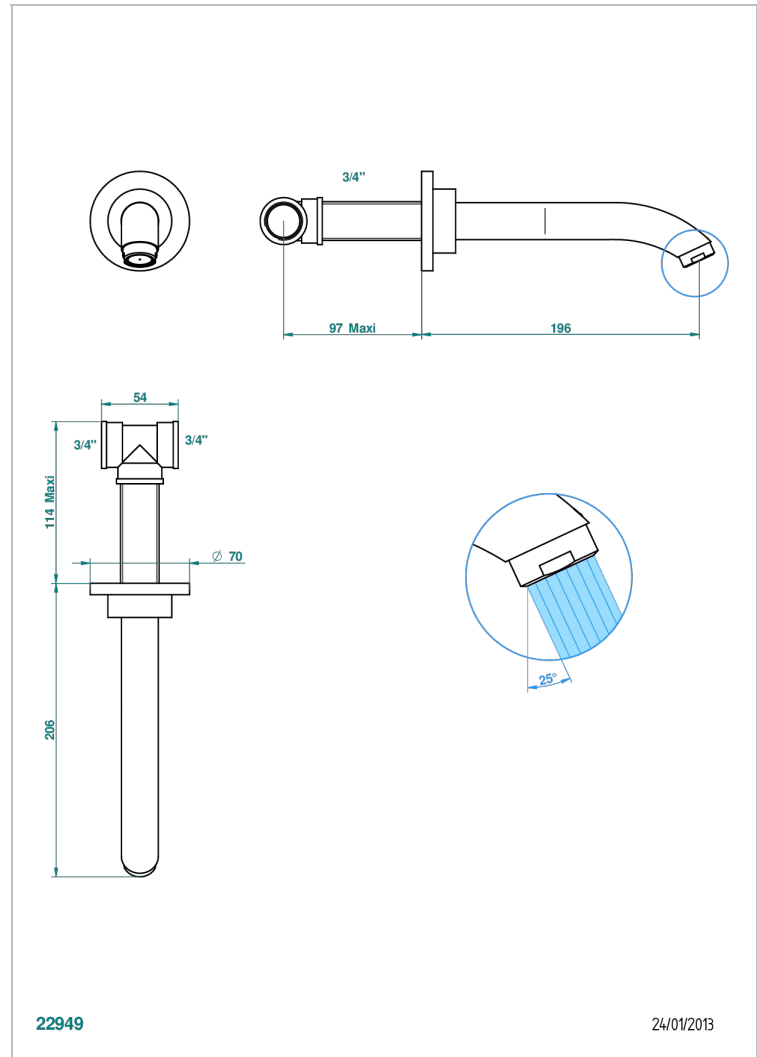

# BAMBOU BLACK CRYSTAL

A33-22G

Wall mounted bath spout, goliath

THG<sup>®</sup>  
PARIS

## CHARACTERISTIC

- BamboU Black crystal
- Wall mounted bath spout, goliath

## TECHNICAL SPECS

- Recommandé : 3 bars (max. 5 bars) - Advised : 43,5 psi (max. 72 psi)
- Bec : 35 l/min à 3 bars
- Spout : 9.26 gpm at 43.5 psi