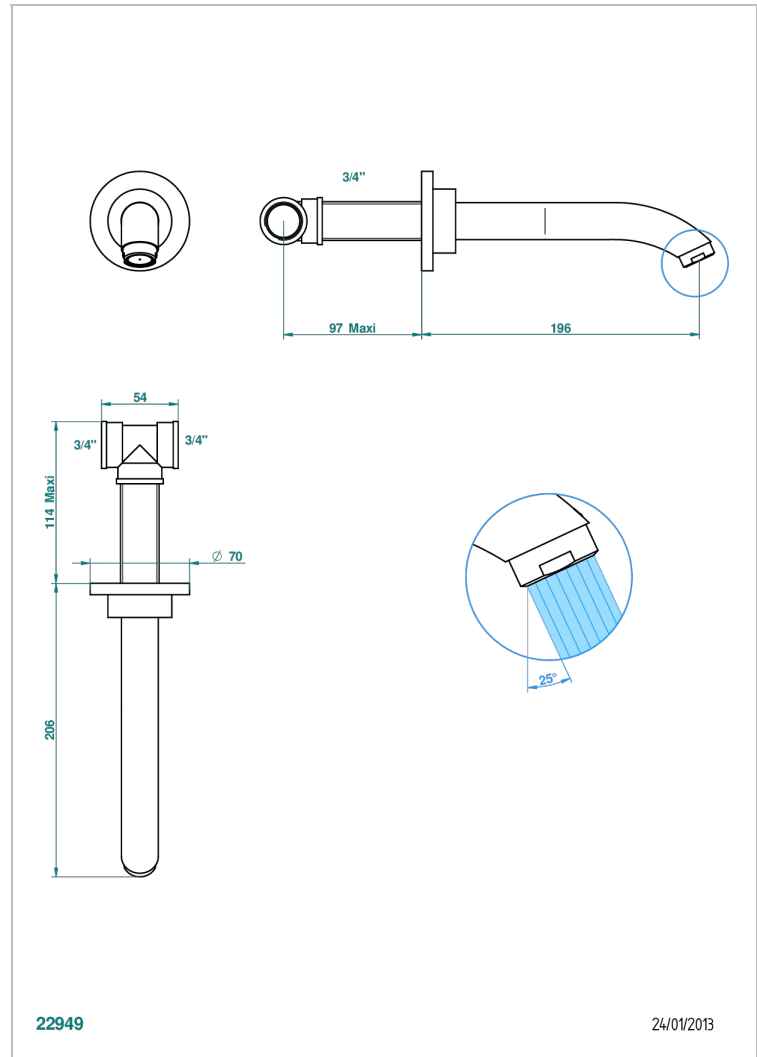

BAMBOU BLACK CRYSTAL

A33-22G

Wall mounted bath spout, goliath

THG[®]
PARIS

CHARACTERISTIC

- BamboU Black crystal
- Wall mounted bath spout, goliath

TECHNICAL SPECS

- Recommandé : 3 bars (max. 5 bars) - Advised : 43,5 psi (max. 72 psi)
- Bec : 35 l/min à 3 bars
- Spout : 9.26 gpm at 43.5 psi

AVAILABLE FINITIONS

Antique nickel - H28
Black ceram - D30
Blush PVD - H62
Brass color PVD - H49
Brown bronze color PVD - F33
Gold color PVD - H52

Graphite PVD - H64
Lacquered light bronze - D01
Matt Umber PVD - H67
Matt blush PVD - H60
Matt brass color PVD - H50
Matt brown bronze color PVD - F34