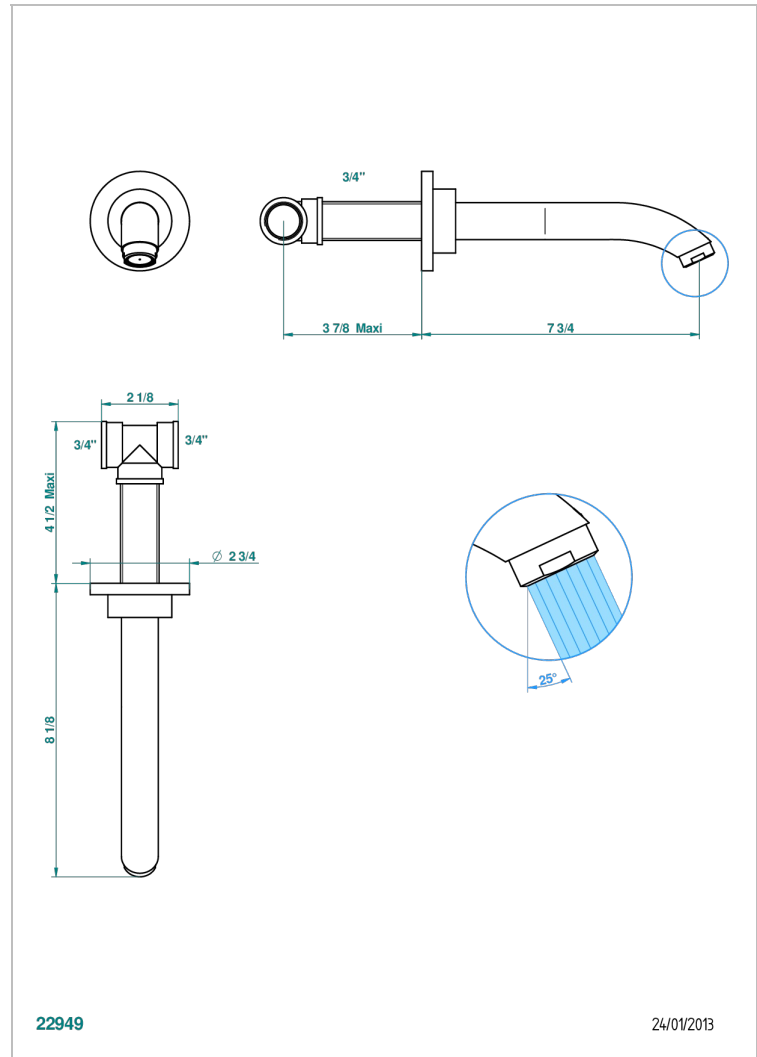

BAMBOU BLACK CRYSTAL

A33-22G

Wall mounted bath spout, goliath

THG[®]
PARIS

CHARACTERISTIC

- Bambou Black crystal
- Wall mounted bath spout, goliath

TECHNICAL SPECS

- Recommandé : 3 bars (max. 5 bars) - Advised : 43,5 psi (max. 72 psi)
- Bec : 35 l/min à 3 bars
- Spout : 9.26 gpm at 43.5 psi

AVAILABLE FINITIONS

Antique nickel - H28
Black ceram - D30
Blush PVD - H62
Brass color PVD - H49
Brown bronze color PVD - F33
Gold color PVD - H52

Graphite PVD - H64
Lacquered light bronze - D01
Matt Umber PVD - H67
Matt blush PVD - H60
Matt brass color PVD - H50
Matt brown bronze color PVD - F34