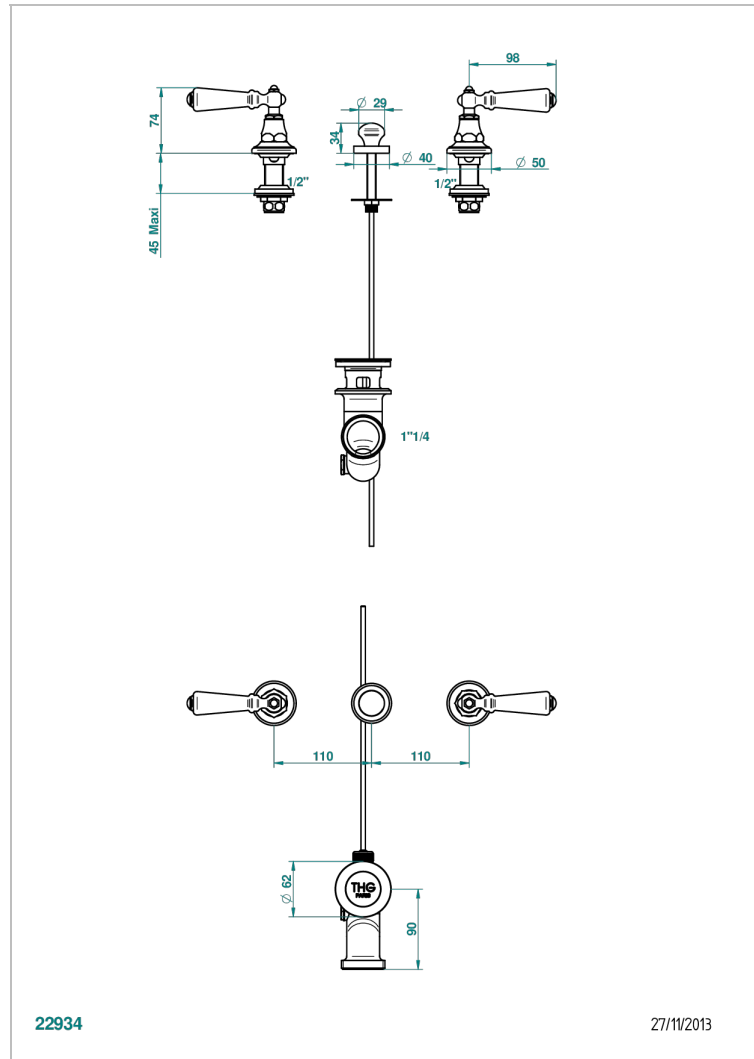

CHARLESTON WITH LEVER HANDLES

G75-200

3-hole rimfill bidet mixer with waste

22934

27/11/2013

CHARACTERISTIC

- Charleston with lever handles
- 3-hole rimfill bidet mixer with waste

AVAILABLE FINITIONS

Black ceram - D30
Blush PVD - H62
Brass color PVD - H49
Brown bronze color PVD - F33
Chrome polished - A02
Chrome polished / gold polished - G02

Gold color PVD - H52
Gold mat - F07
Gold polished - F01
Graphite PVD - H64
Light coated bronze - D01
Matt Umber PVD - H67

Matt blush PVD - H60
Matt brass color PVD - H50
Matt brown bronze color PVD - F34
Matt chrome (American satin) - C02
Matt gold color PVD - H53
Matt graphite PVD - H65

Matt nickel (American satin) - C01
Matt nickel color PVD - H56
Natural smoked Brass - A13
Nickel antique / Sovereign - H28
Nickel color PVD - H55
Nickel polished - B01