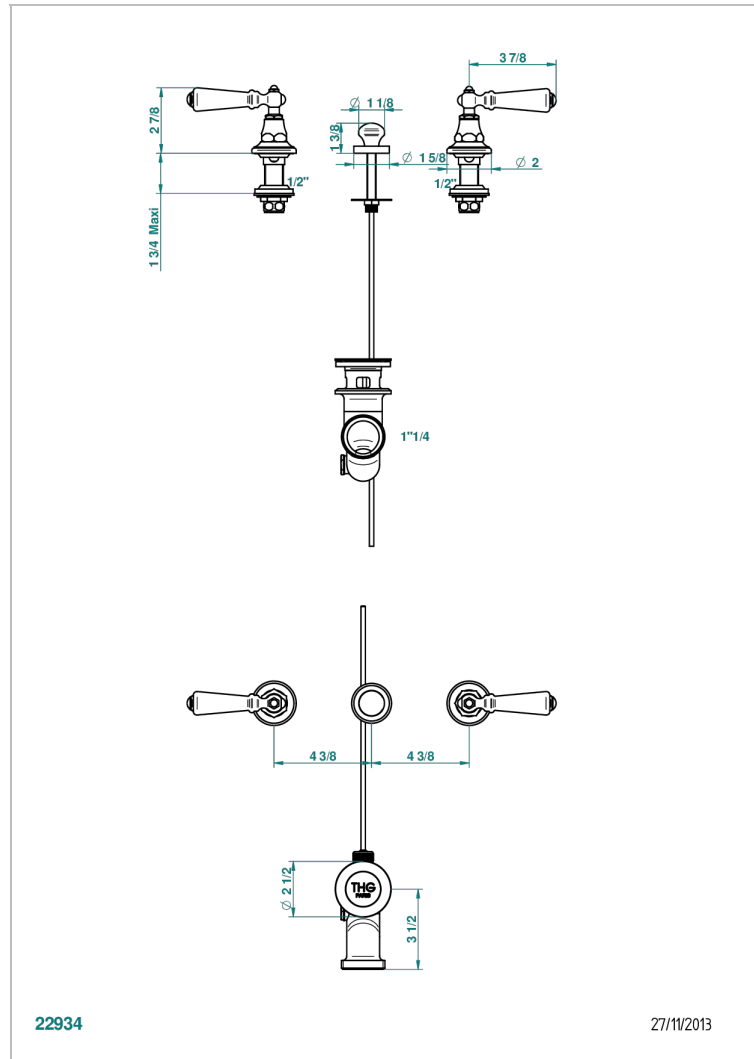

CHARLESTON WITH LEVER HANDLES

G75-200

3-hole rimfill bidet mixer with waste

CHARACTERISTIC

- Charleston with lever handles
- 3-hole rimfill bidet mixer with waste

AVAILABLE FINITIONS

Black ceram - D30
Blush PVD - H62
Brass color PVD - H49
Brown bronze color PVD - F33
Chrome polished - A02
Chrome polished / gold polished - G02

Gold color PVD - H52
Gold mat - F07
Gold polished - F01
Graphite PVD - H64
Light coated bronze - D01
Matt Umber PVD - H67

Matt blush PVD - H60
Matt brass color PVD - H50
Matt brown bronze color PVD - F34
Matt chrome (American satin) - C02
Matt gold color PVD - H53
Matt graphite PVD - H65

Matt nickel (American satin) - C01
Matt nickel color PVD - H56
Natural smoked Brass - A13
Nickel antique / Sovereign - H28
Nickel color PVD - H55
Nickel polished - B01

Soft gold - F30
Soft matt gold - F31
Umber PVD - H66