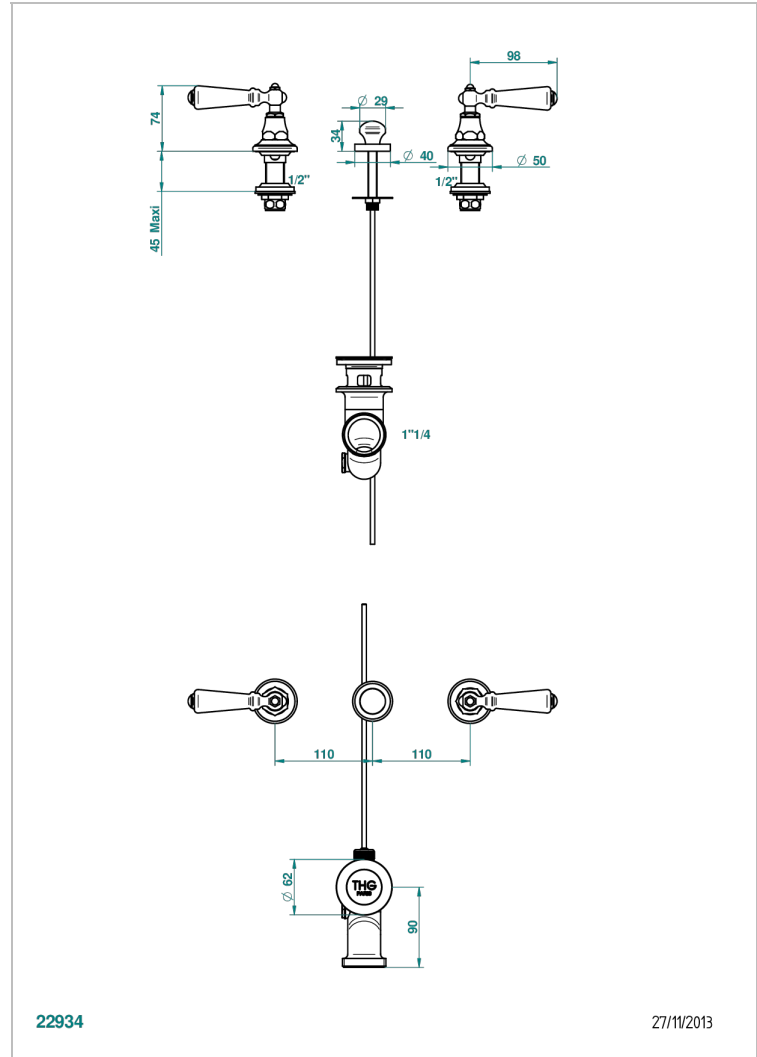

CHARLESTON WITH LEVER

G75-200

3-hole rimfill bidet mixer with waste

CHARACTERISTIC

- Charleston with lever
- 3-hole rimfill bidet mixer with waste

AVAILABLE FINITIONS

Antique nickel - H28
Black ceram - D30
Blush PVD - H62
Brass color PVD - H49
Brown bronze color PVD - F33
Gold color PVD - H52

Graphite PVD - H64
Lacquered light bronze - D01
Matt Umber PVD - H67
Matt blush PVD - H60
Matt brass color PVD - H50
Matt brown bronze color PVD - F34

Matt chrome - C02
Matt gold - F07
Matt gold color PVD - H53
Matt graphite PVD - H65
Matt nickel (color finish) - C01
Matt nickel color PVD - H56

Natural smoked Brass - A13
Nickel color PVD - H55
Polished chrome (color finish) - A02
Polished chrome / Polished gold (color finish) - G02
Polished gold (color finish) - F01
Polished nickel - B01

Soft gold - F30
Soft matt gold - F31
Umber PVD - H66