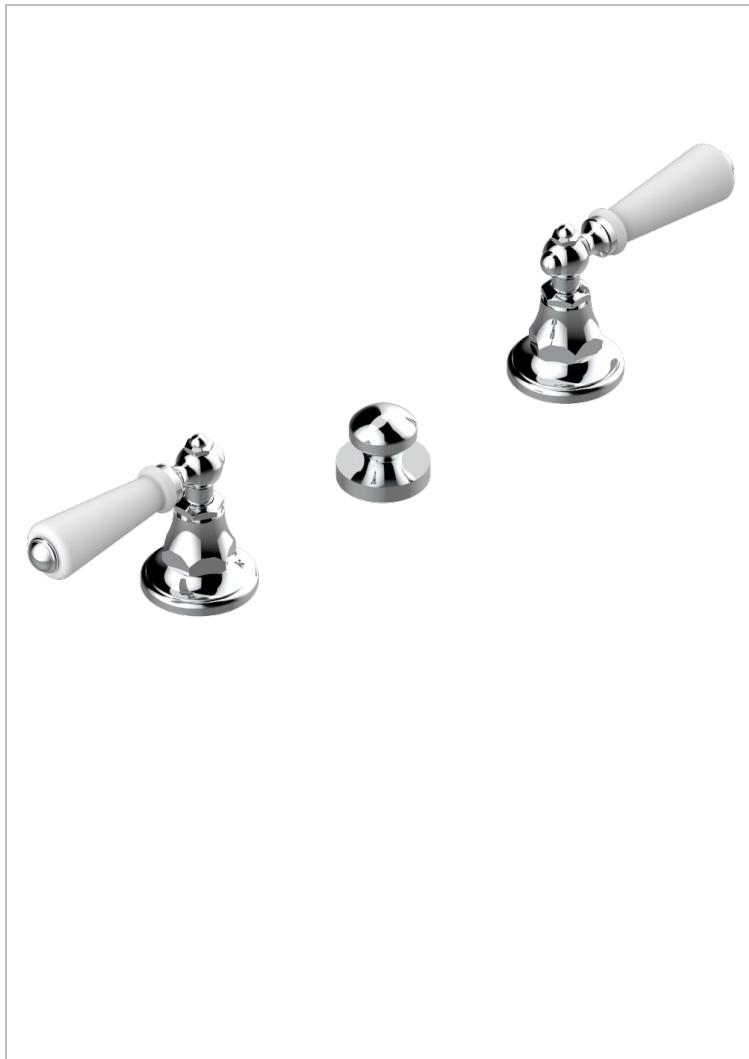

CHARLESTON WITH LEVER

G75-200

3-hole rimfill bidet mixer with waste

CHARACTERISTIC

- Charleston with lever
- 3-hole rimfill bidet mixer with waste

AVAILABLE FINITIONS

Antique nickel - H28
Black ceram - D30
Blush PVD - H62
Brass color PVD - H49
Brown bronze color PVD - F33
Gold color PVD - H52

Graphite PVD - H64
Lacquered light bronze - D01
Matt Umber PVD - H67
Matt blush PVD - H60
Matt brass color PVD - H50
Matt brown bronze color PVD - F34

Matt chrome - C02
Matt gold - F07
Matt gold color PVD - H53
Matt graphite PVD - H65
Matt nickel (color finish) - C01
Matt nickel color PVD - H56

Natural smoked Brass - A13
Nickel color PVD - H55
Polished chrome (color finish) - A02
Polished chrome / Polished gold (color finish) - G02
Polished gold (color finish) - F01
Polished nickel - B01

Soft gold - F30
Soft matt gold - F31
Umber PVD - H66