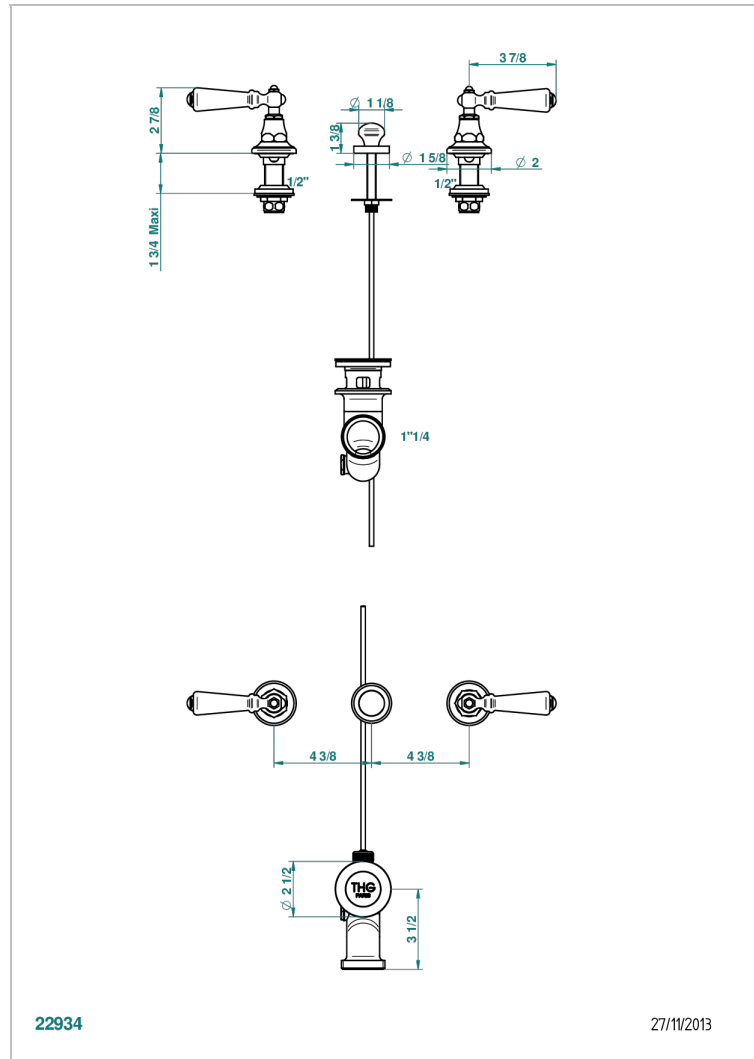

CHARLESTON WITH LEVER

G75-200

3-hole rimfill bidet mixer with waste

CHARACTERISTIC

- Charleston with lever
- 3-hole rimfill bidet mixer with waste

AVAILABLE FINITIONS

Antique nickel - H28
Black ceram - D30
Blush PVD - H62
Brass color PVD - H49
Brown bronze color PVD - F33
Gold color PVD - H52

Graphite PVD - H64
Lacquered light bronze - D01
Matt Umber PVD - H67
Matt blush PVD - H60
Matt brass color PVD - H50
Matt brown bronze color PVD - F34

Matt chrome - C02
Matt gold - F07
Matt gold color PVD - H53
Matt graphite PVD - H65
Matt nickel (color finish) - C01
Matt nickel color PVD - H56

Natural smoked Brass - A13
Nickel color PVD - H55
Polished chrome (color finish) - A02
Polished chrome / Polished gold (color finish) - G02
Polished gold (color finish) - F01
Polished nickel - B01

Soft gold - F30
Soft matt gold - F31
Umber PVD - H66