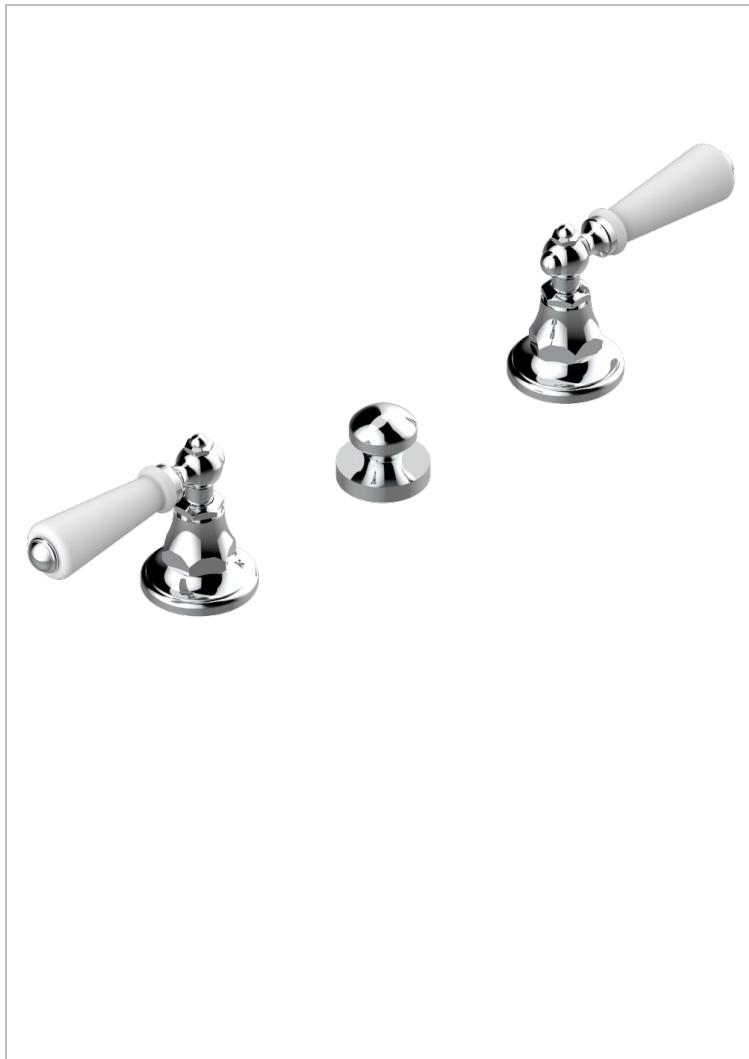

# CHARLESTON WITH LEVER

G75-200

3-hole rimfill bidet mixer with waste

## CHARACTERISTIC

- Charleston with lever
- 3-hole rimfill bidet mixer with waste

## AVAILABLE FINITIONS

Antique nickel - H28  
Black ceram - D30  
Blush PVD - H62  
Brass color PVD - H49  
Brown bronze color PVD - F33  
Gold color PVD - H52

Graphite PVD - H64  
Lacquered light bronze - D01  
Matt Umber PVD - H67  
Matt blush PVD - H60  
Matt brass color PVD - H50  
Matt brown bronze color PVD - F34