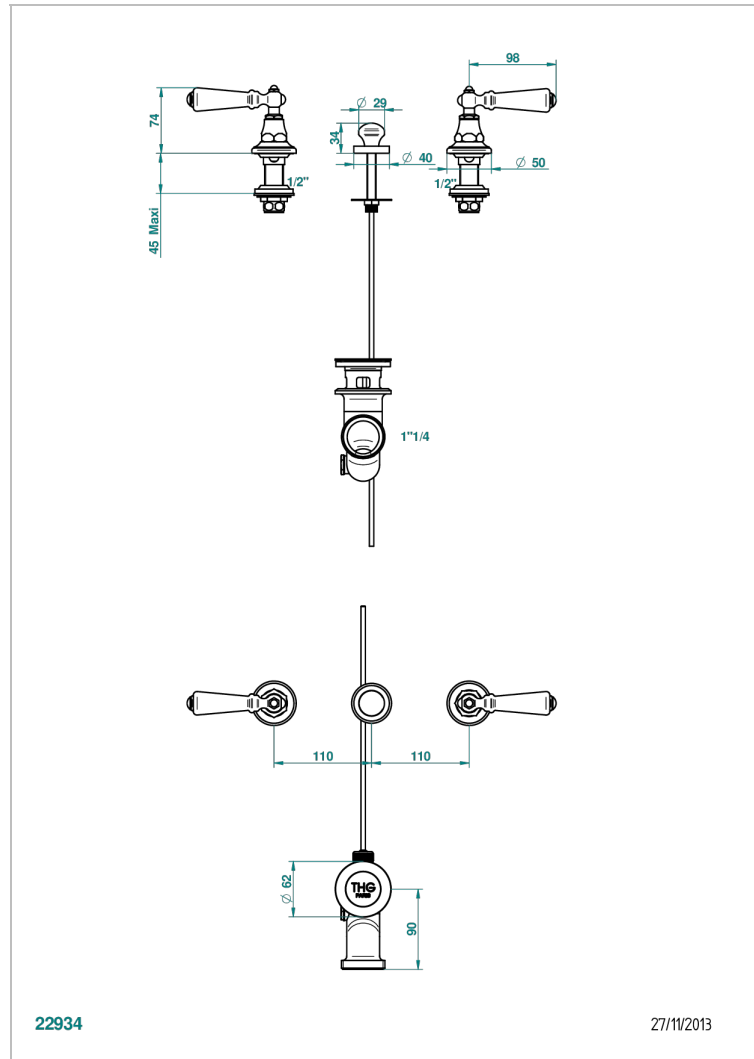

# CHARLESTON WITH LEVER

G75-200

3-hole rimfill bidet mixer with waste

## CHARACTERISTIC

- Charleston with lever
- 3-hole rimfill bidet mixer with waste

## AVAILABLE FINITIONS

Antique nickel - H28  
Black ceram - D30  
Blush PVD - H62  
Brass color PVD - H49  
Brown bronze color PVD - F33  
Gold color PVD - H52

Graphite PVD - H64  
Lacquered light bronze - D01  
Matt Umber PVD - H67  
Matt blush PVD - H60  
Matt brass color PVD - H50  
Matt brown bronze color PVD - F34