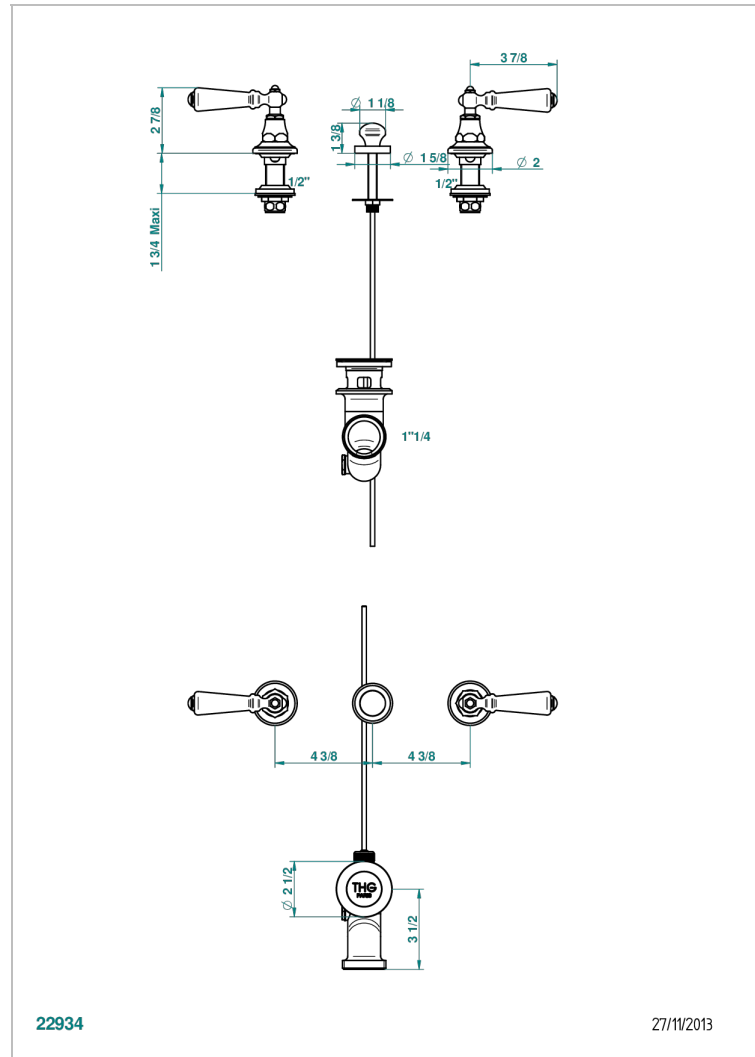

CHARLESTON WITH LEVER

G75-200

3-hole rimfill bidet mixer with waste

22934

27/11/2013

CHARACTERISTIC

- Charleston with lever
- 3-hole rimfill bidet mixer with waste

AVAILABLE FINITIONS

Antique nickel - H28
Black ceram - D30
Blush PVD - H62
Brass color PVD - H49
Brown bronze color PVD - F33
Gold color PVD - H52

Graphite PVD - H64
Lacquered light bronze - D01
Matt Umber PVD - H67
Matt blush PVD - H60
Matt brass color PVD - H50
Matt brown bronze color PVD - F34