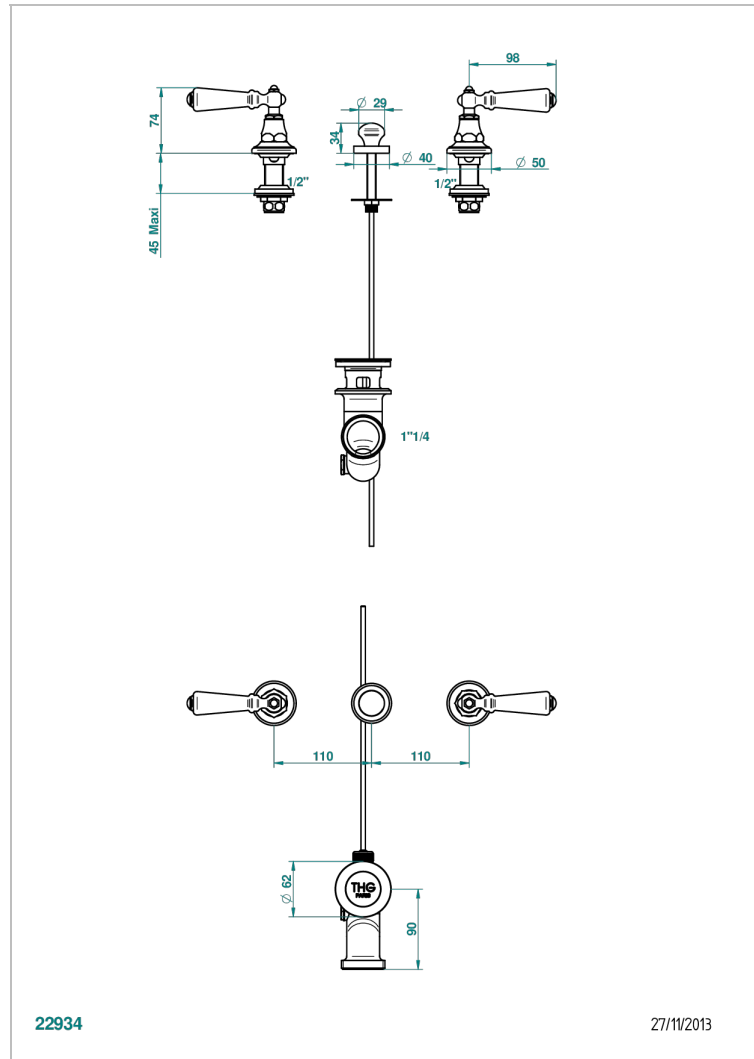

# 1900 WITH LEVER HANDLES

G28-200

3-hole rimfill bidet mixer with waste

22934

27/11/2013

## CHARACTERISTIC

- 1900 with lever handles
- 3-hole rimfill bidet mixer with waste

## AVAILABLE FINITIONS

Black ceram - D30  
Blush PVD - H62  
Brass color PVD - H49  
Brown bronze color PVD - F33  
Chrome polished - A02  
Chrome polished / gold polished - G02

Copper antique matt, coated - H07  
Gold color PVD - H52  
Gold mat - F07  
Gold polished - F01  
Graphite PVD - H64  
Light coated bronze - D01