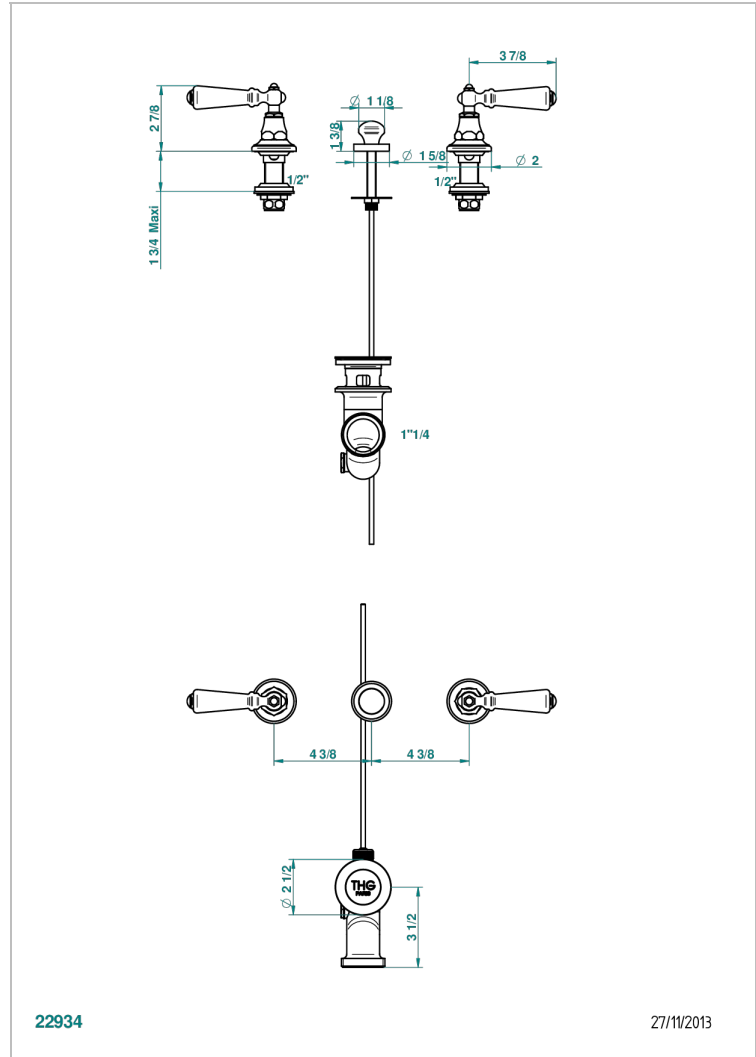

# 1900 WITH LEVER HANDLES

G28-200

3-hole rimfill bidet mixer with waste

22934

27/11/2013

## CHARACTERISTIC

- 1900 with lever handles
- 3-hole rimfill bidet mixer with waste

## AVAILABLE FINITIONS

Black ceram - D30  
Blush PVD - H62  
Brass color PVD - H49  
Brown bronze color PVD - F33  
Chrome polished - A02  
Chrome polished / gold polished - G02

Copper antique matt, coated - H07  
Gold color PVD - H52  
Gold mat - F07  
Gold polished - F01  
Graphite PVD - H64  
Light coated bronze - D01