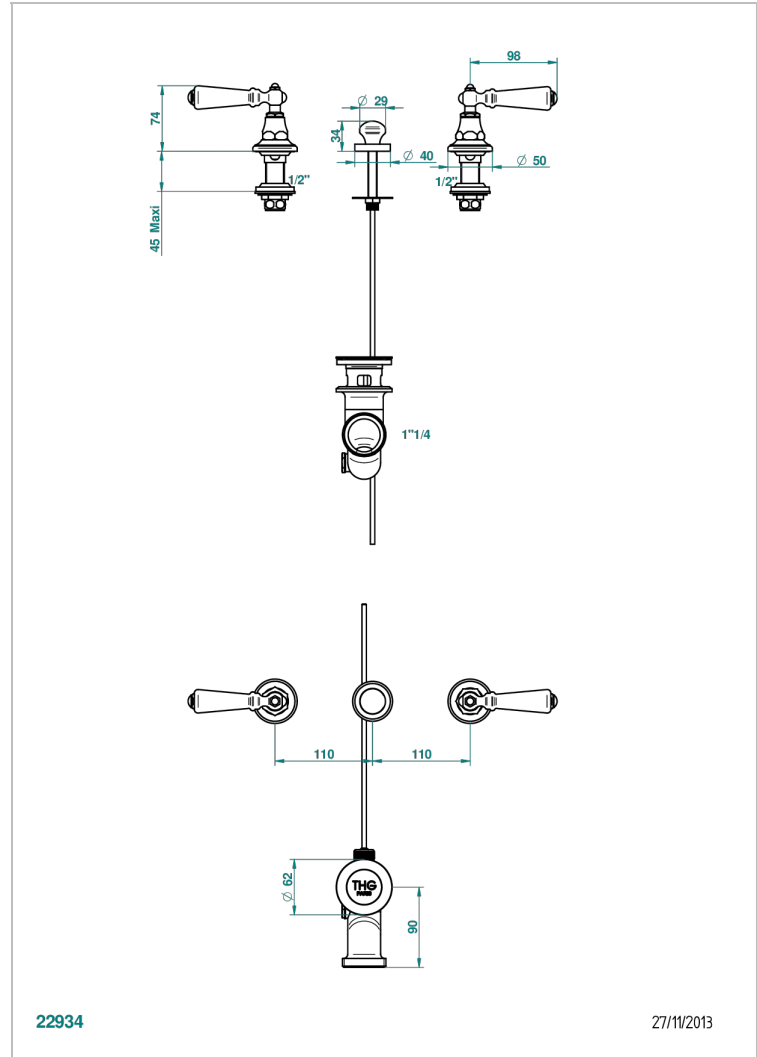

# 1900 WITH LEVER

G28-200

3-hole rimfill bidet mixer with waste

## CHARACTERISTIC

- 1900 with lever
- 3-hole rimfill bidet mixer with waste

## AVAILABLE FINITIONS

Antique nickel - H28  
Black ceram - D30  
Blush PVD - H62  
Brass color PVD - H49  
Brown bronze color PVD - F33  
Gold color PVD - H52

Graphite PVD - H64  
Lacquered light bronze - D01  
Matt Umber PVD - H67  
Matt blush PVD - H60  
Matt brass color PVD - H50  
Matt brown bronze color PVD - F34