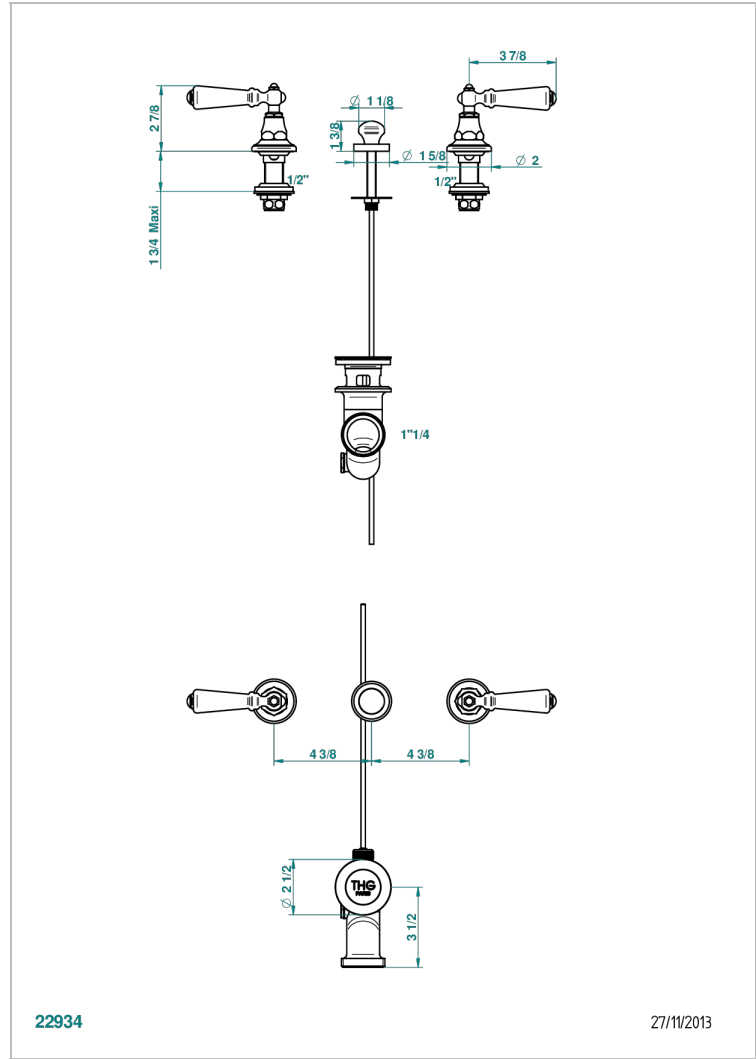

1900 WITH LEVER

G28-200

3-hole rimfill bidet mixer with waste

CHARACTERISTIC

- 1900 with lever
- 3-hole rimfill bidet mixer with waste

AVAILABLE FINITIONS

Antique nickel - H28
Black ceram - D30
Blush PVD - H62
Brass color PVD - H49
Brown bronze color PVD - F33
Gold color PVD - H52

Graphite PVD - H64
Lacquered light bronze - D01
Matt Umber PVD - H67
Matt blush PVD - H60
Matt brass color PVD - H50
Matt brown bronze color PVD - F34

Matt chrome - C02
Matt gold - F07
Matt gold color PVD - H53
Matt graphite PVD - H65
Matt nickel (color finish) - C01
Matt nickel color PVD - H56

Natural smoked Brass - A13
Nickel color PVD - H55
Polished chrome (color finish) - A02
Polished chrome / Polished gold (color finish) - G02
Polished gold (color finish) - F01
Polished nickel - B01

Soft gold - F30
Soft matt gold - F31
Umber PVD - H66
Varnished matt antique red copper (color finish) - H07