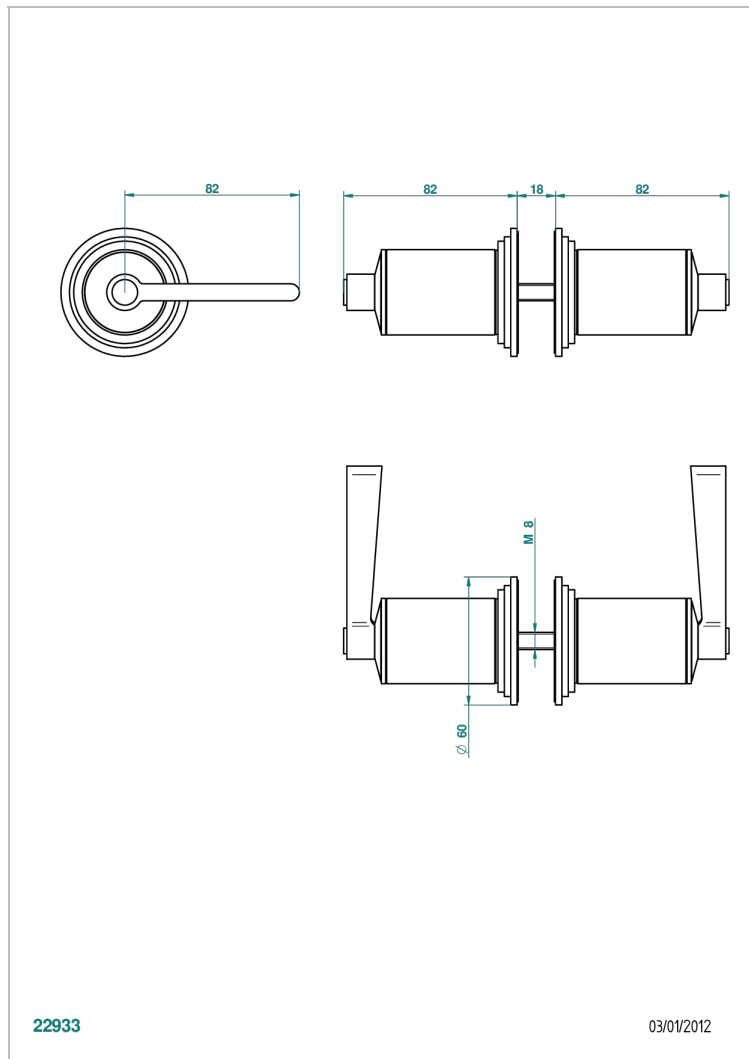

FAUBOURG WHITE PORCELAIN WITH LEVER HANDLES

G2J-638V

Pair of large knobs

CHARACTERISTIC

- Faubourg White Porcelain with lever handles
- Pair of large knobs

AVAILABLE FINITIONS

Black ceram - D30

Blush PVD - H62