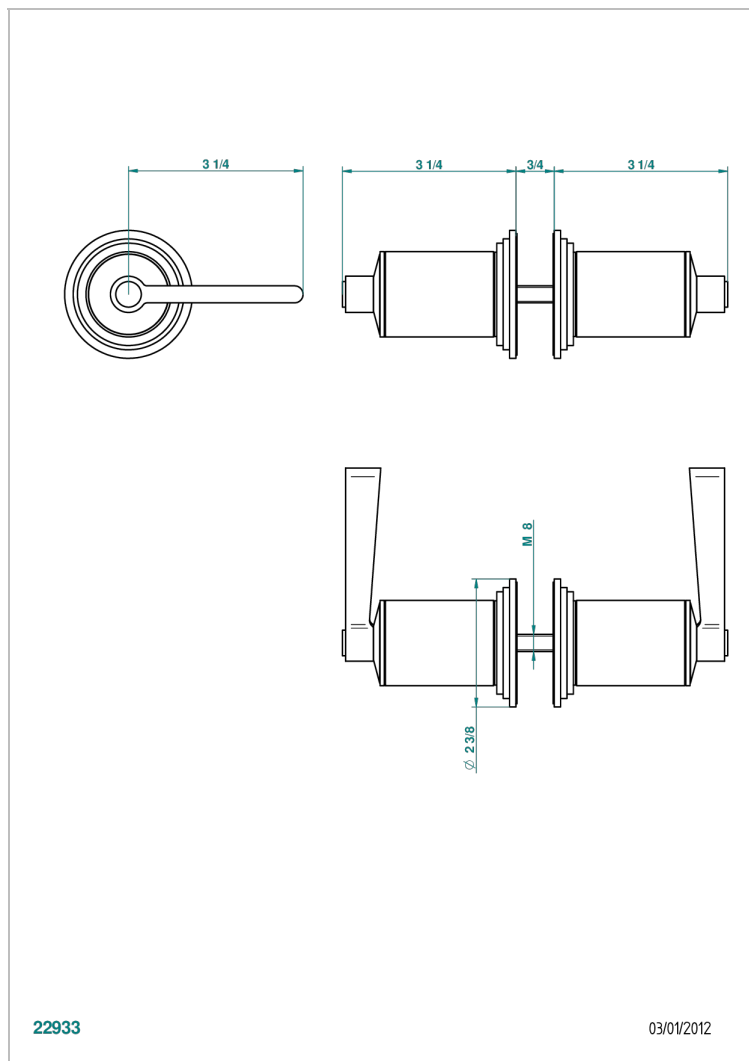

FAUBOURG WHITE PORCELAIN WITH LEVER HANDLES

G2J-638V

Pair of large knobs

CHARACTERISTIC

- Faubourg White Porcelain with lever handles
- Pair of large knobs

AVAILABLE FINITIONS

Black ceram - D30
Blush PVD - H62
Brass color PVD - H49
Brown bronze color PVD - F33
Chrome polished - A02
Chrome polished / gold polished - G02