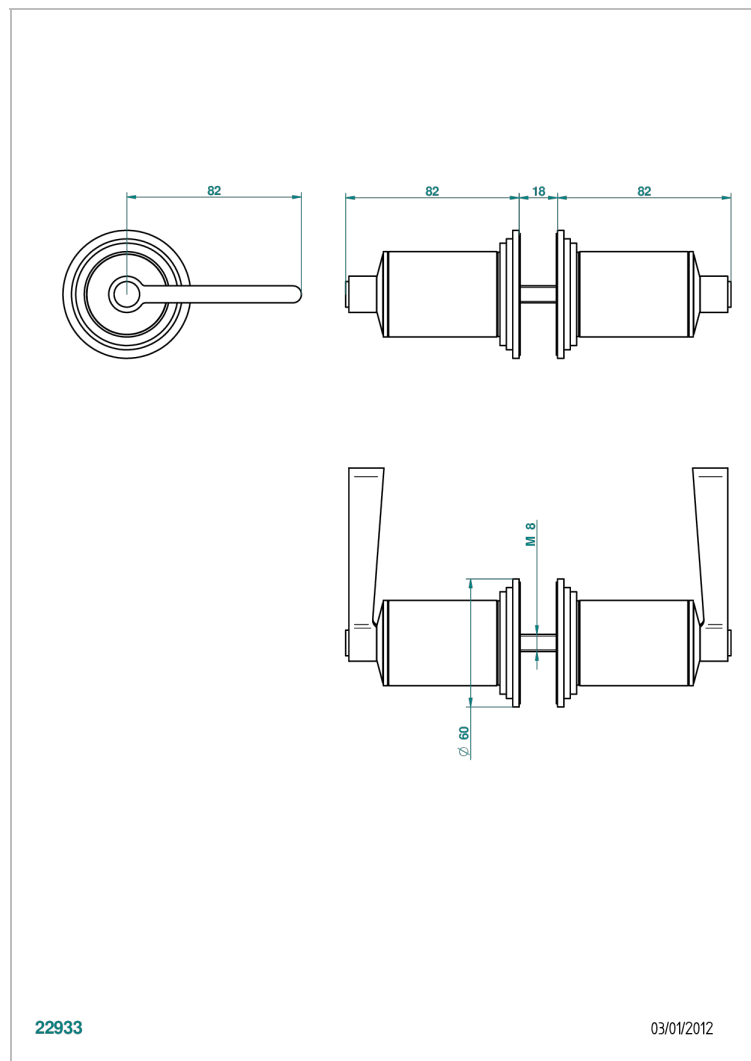

# FAUBOURG WHITE PORCELAIN WITH LEVER

G2J-638V

Pair of large door knobs

22933

03/01/2012

## CHARACTERISTIC

- Faubourg White Porcelain with lever
- Pair of large door knobs