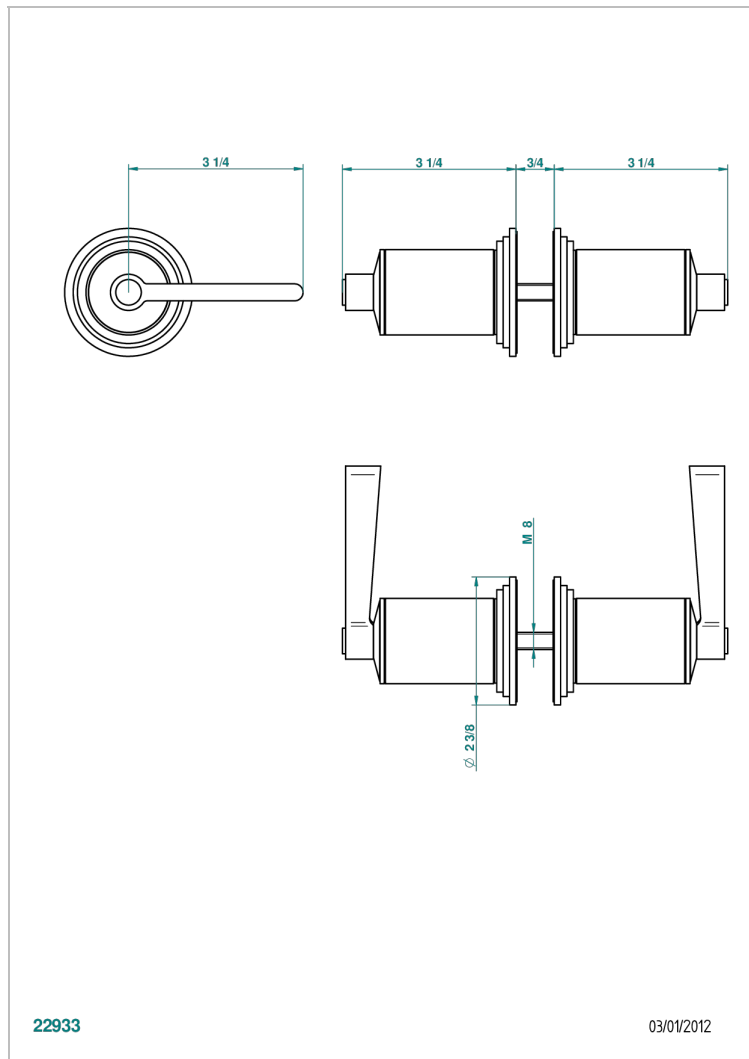

# FAUBOURG WHITE PORCELAIN WITH LEVER

G2J-638V

Pair of large door knobs

22933

03/01/2012

## CHARACTERISTIC

- Faubourg White Porcelain with lever
- Pair of large door knobs