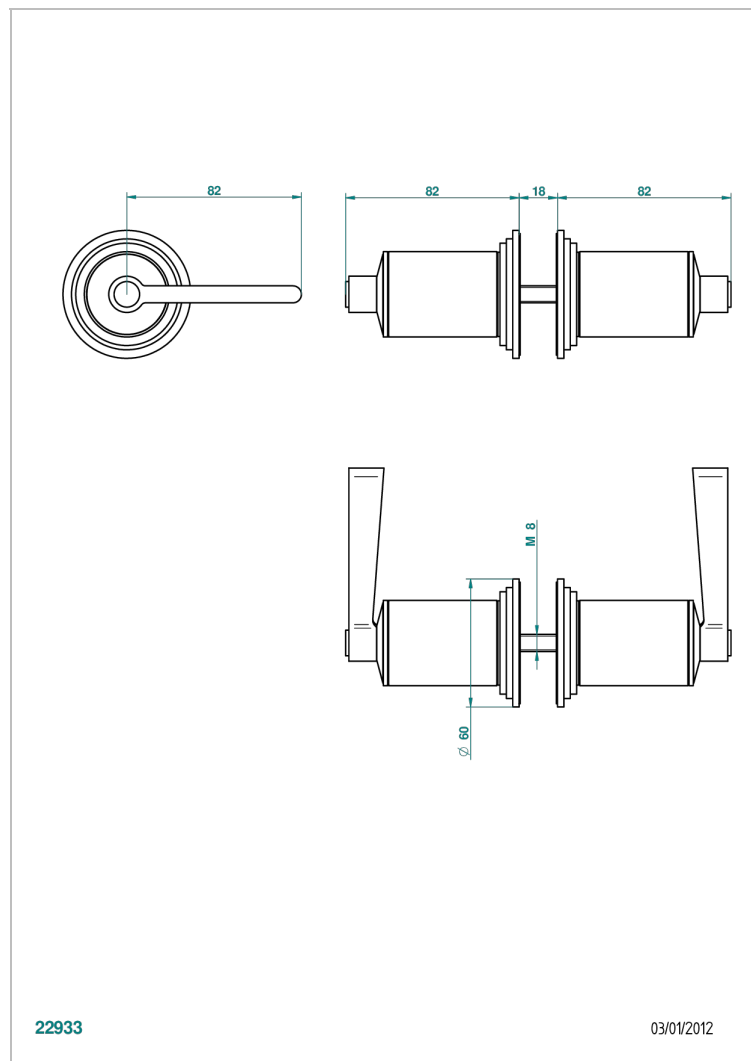

# FAUBOURG WHITE PORCELAIN WITH LEVER

G2J-638V

Pair of large door knobs

## CHARACTERISTIC

- Faubourg White Porcelain with lever
- Pair of large door knobs