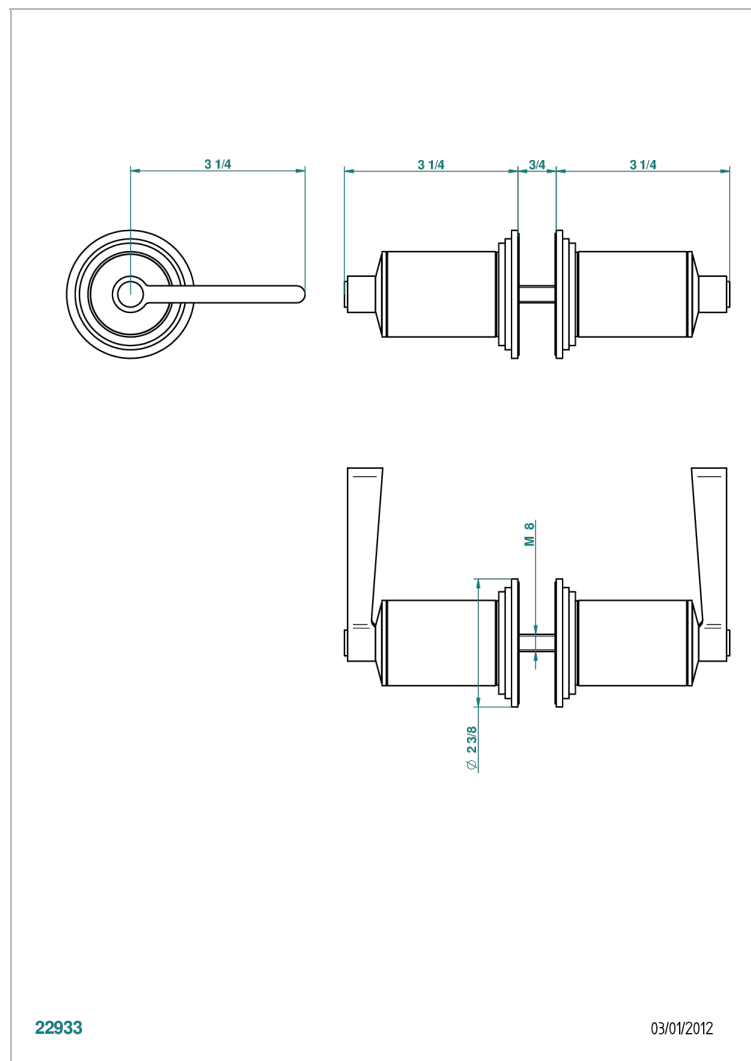

FAUBOURG WHITE PORCELAIN WITH LEVER

G2J-638V

Pair of large door knobs

22933

03/01/2012

CHARACTERISTIC

- Faubourg White Porcelain with lever
- Pair of large door knobs

AVAILABLE FINITIONS