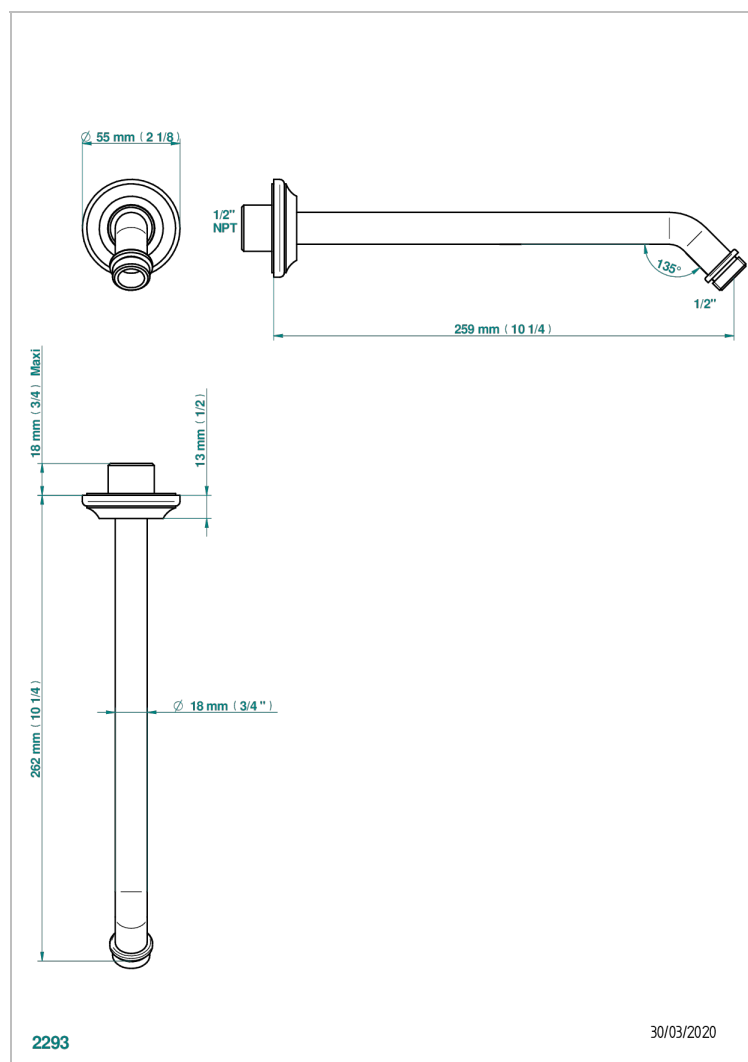

CHARLESTON WITH LEVER HANDLES

G75-84/US

Horizontal shower arm, 45°, lg: 10"

THG[®]
PARIS

CHARACTERISTIC

- Charleston with lever handles
- Horizontal shower arm, 45°, lg: 10"

AVAILABLE FINITIONS

Black ceram - D30
Blush PVD - H62
Brass color PVD - H49
Brown bronze color PVD - F33
Chrome polished - A02
Chrome polished / gold polished - G02