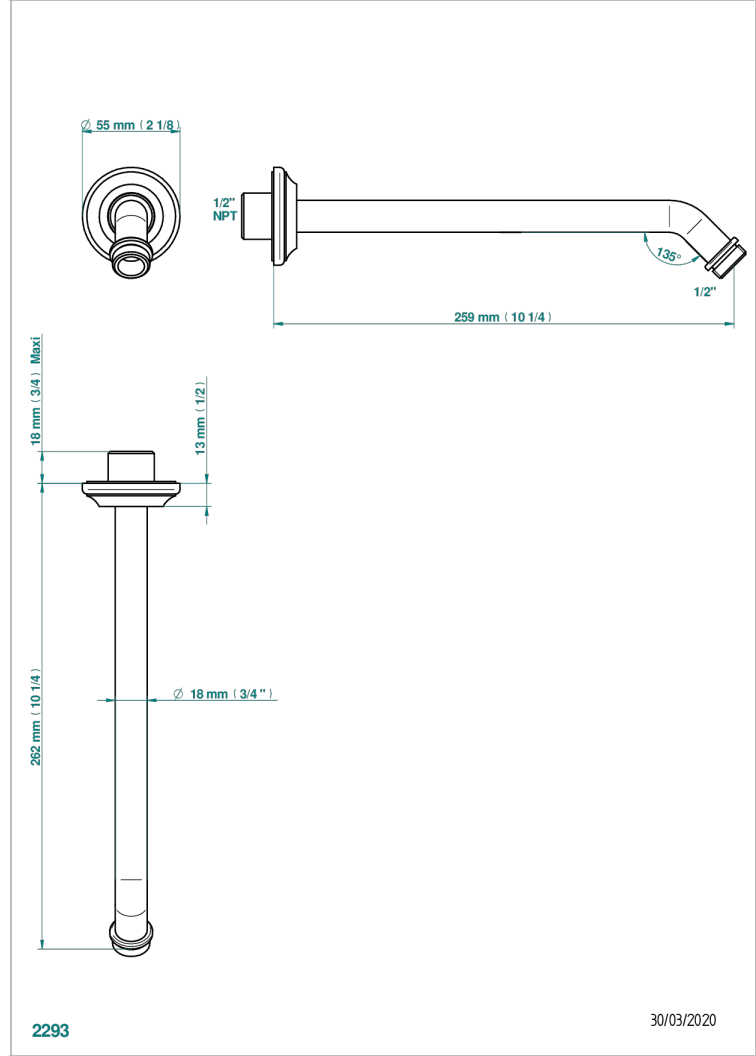

CHARLESTON WITH SMOOTH METAL LEVER HANDLES

G3N-84/US

Horizontal shower arm, 45°, lg: 10"

CHARACTERISTIC

- Charleston with smooth metal lever handles
- Horizontal shower arm, 45°, lg: 10"

AVAILABLE FINITIONS