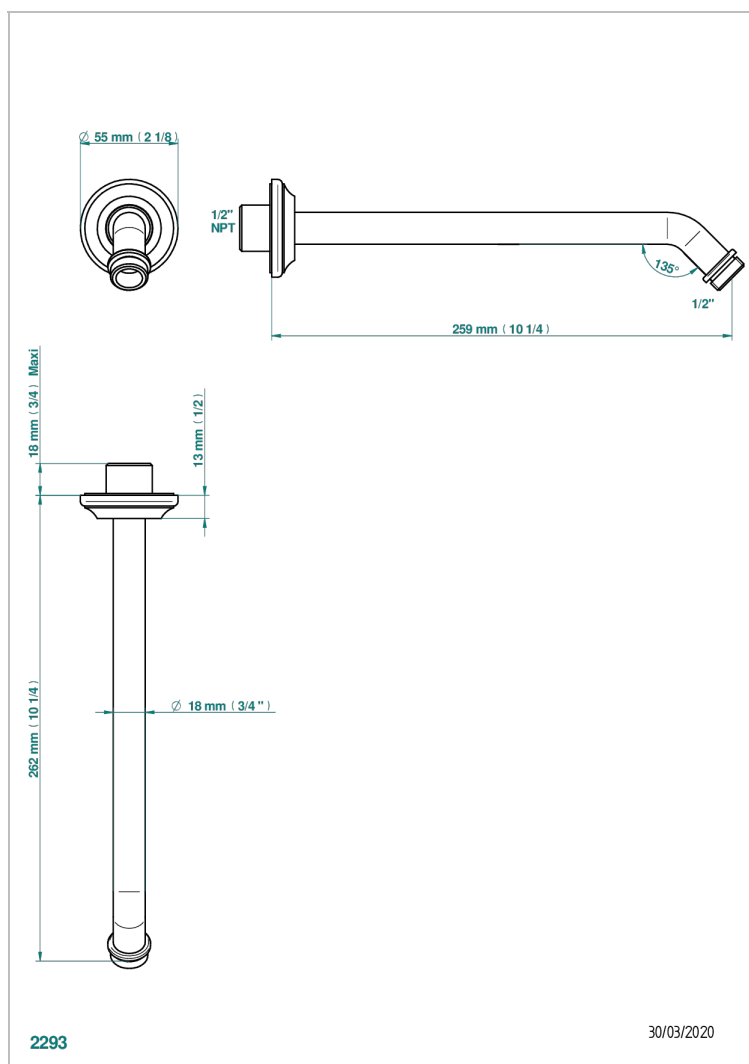

1900 WITH SMOOTH METAL LEVER HANDLES

G3M-84/US

Horizontal shower arm, 45°, lg: 10"

CHARACTERISTIC

- 1900 with smooth metal lever handles
- Horizontal shower arm, 45°, lg: 10"

AVAILABLE FINITIONS

Black ceram - D30