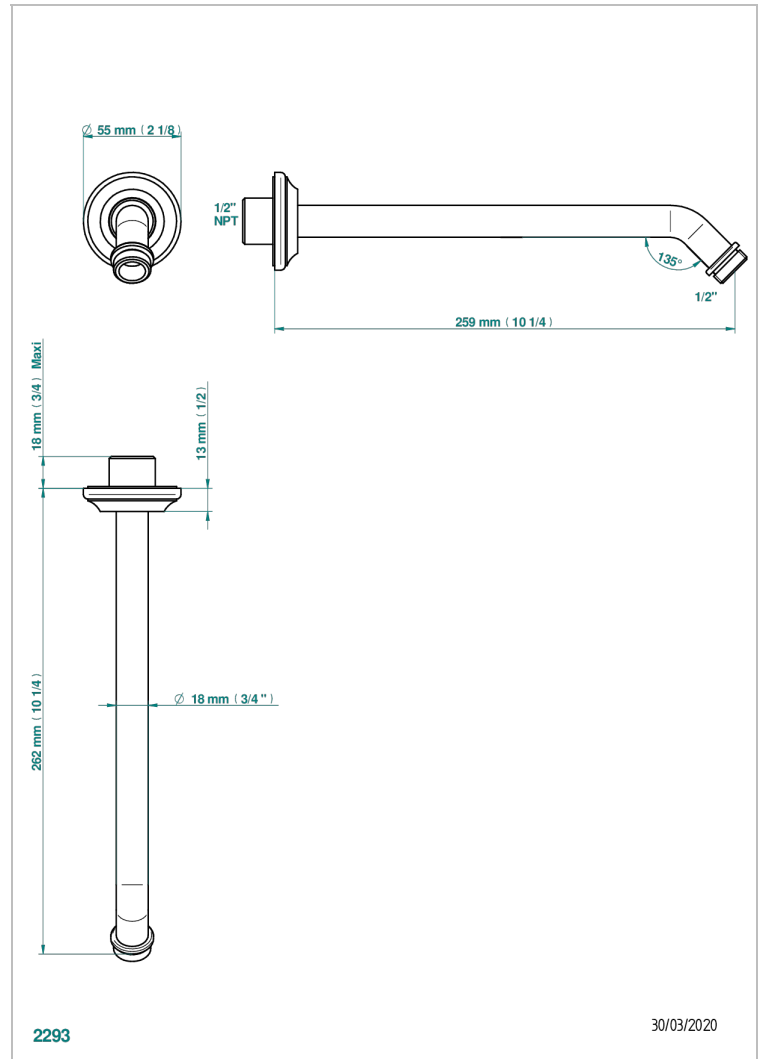

# CHARLESTON

G29-84/US

Horizontal shower arm, 45°, lg: 10"

THG<sup>®</sup>  
PARIS

## CHARACTERISTIC

- Charleston
- Horizontal shower arm, 45°, lg: 10"