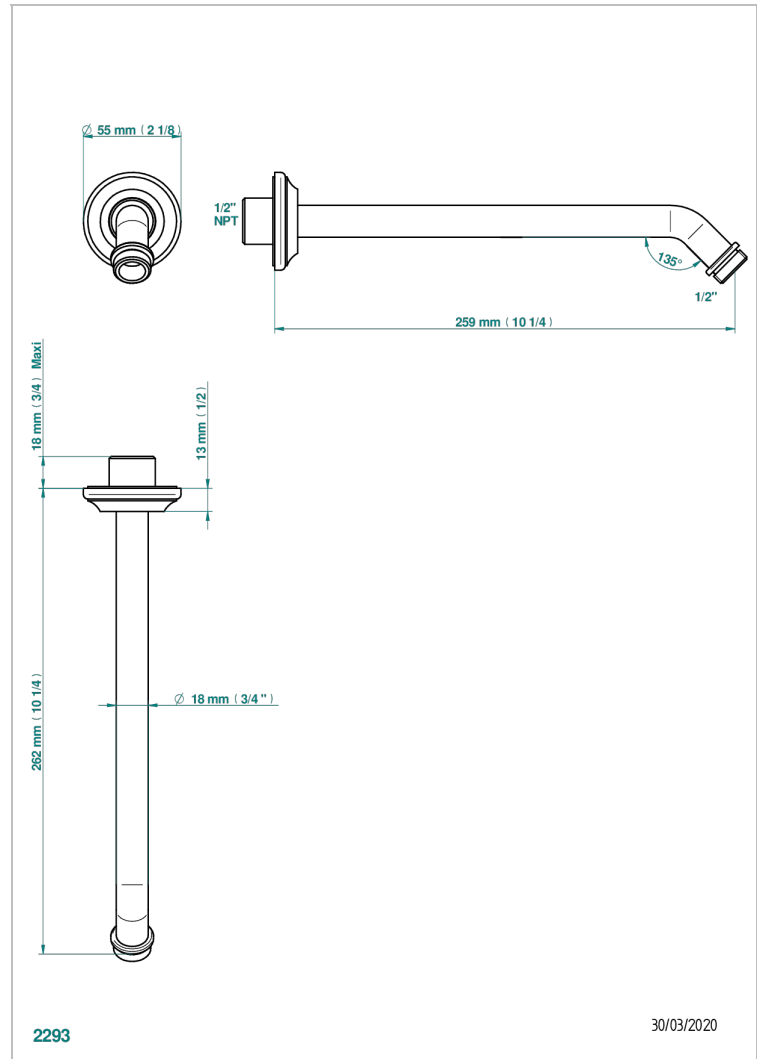

# 1900 WITH LEVER HANDLES

G28-84/US

Horizontal shower arm, 45°, lg: 10"

THG<sup>®</sup>  
PARIS

## CHARACTERISTIC

- 1900 with lever handles
- Horizontal shower arm, 45°, lg: 10"