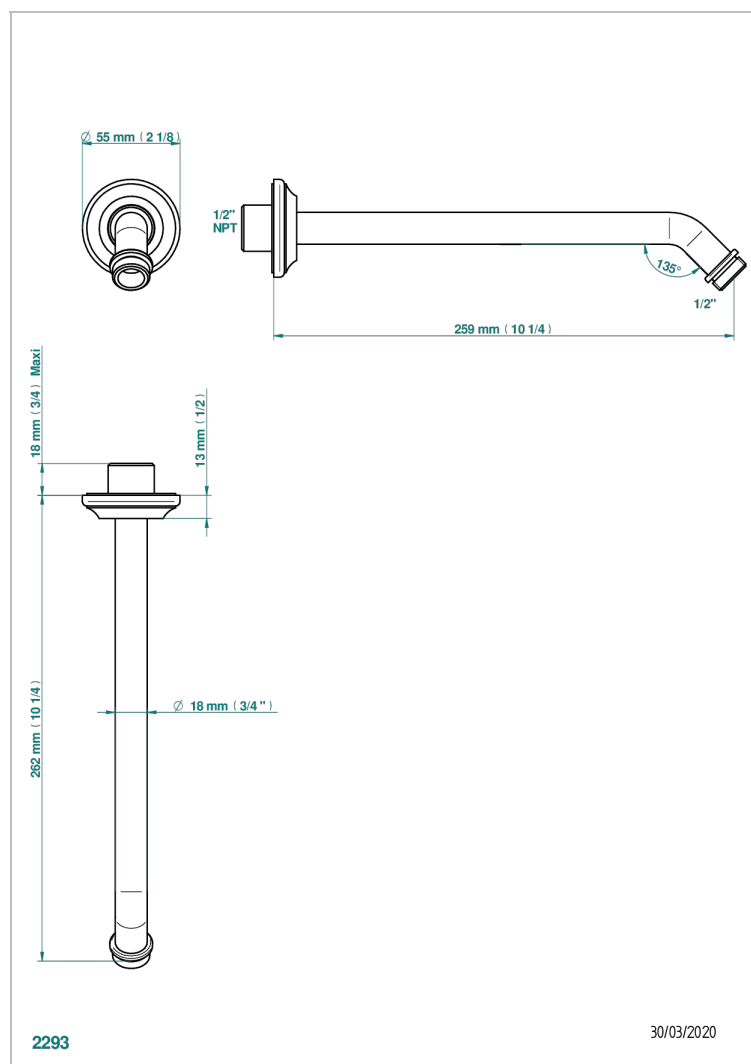

BROADWAY WITH WHITE PORCELAIN LEVER HANDLES

A04-84/US

Horizontal shower arm, 45°, lg: 10"

CHARACTERISTIC

- Broadway with white porcelain lever handles
- Horizontal shower arm, 45°, lg: 10"

AVAILABLE FINITIONS