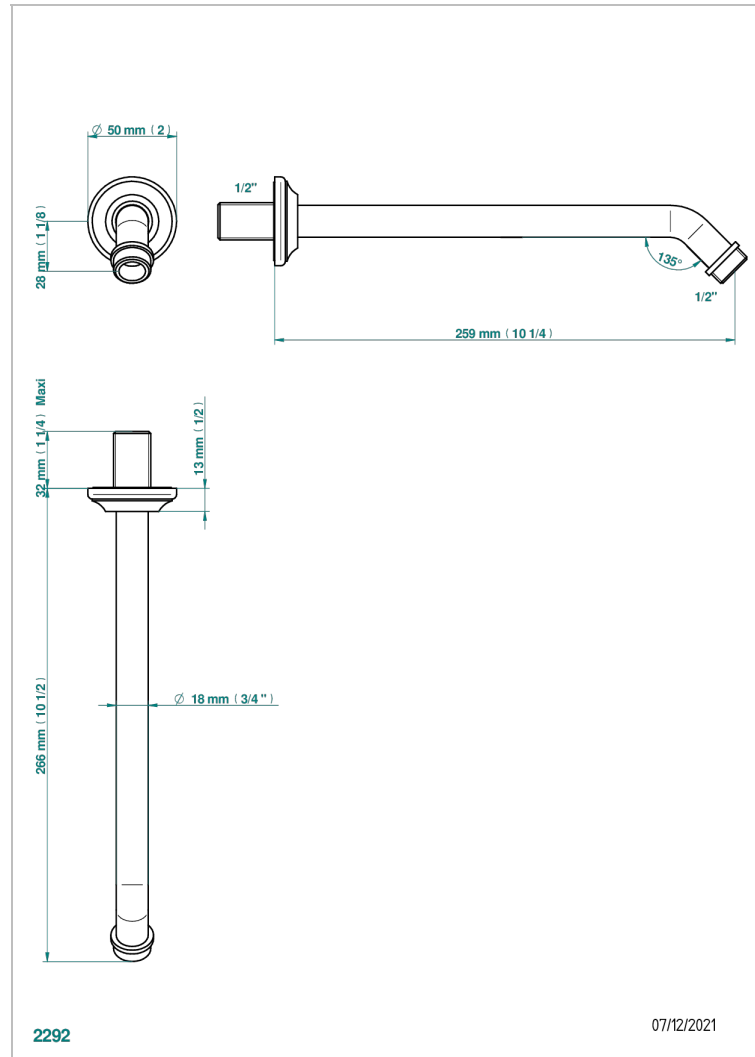

CHARLESTON WITH LEVER

G75-84

Wall mounted shower arm 1/2", length: 250 mm, 45°

CHARACTERISTIC

- Charleston with lever
- Wall mounted shower arm 1/2", length: 250 mm, 45°

AVAILABLE FINITIONS

Antique nickel - H28
Black ceram - D30
Blush PVD - H62
Brass color PVD - H49
Brown bronze color PVD - F33
Gold color PVD - H52